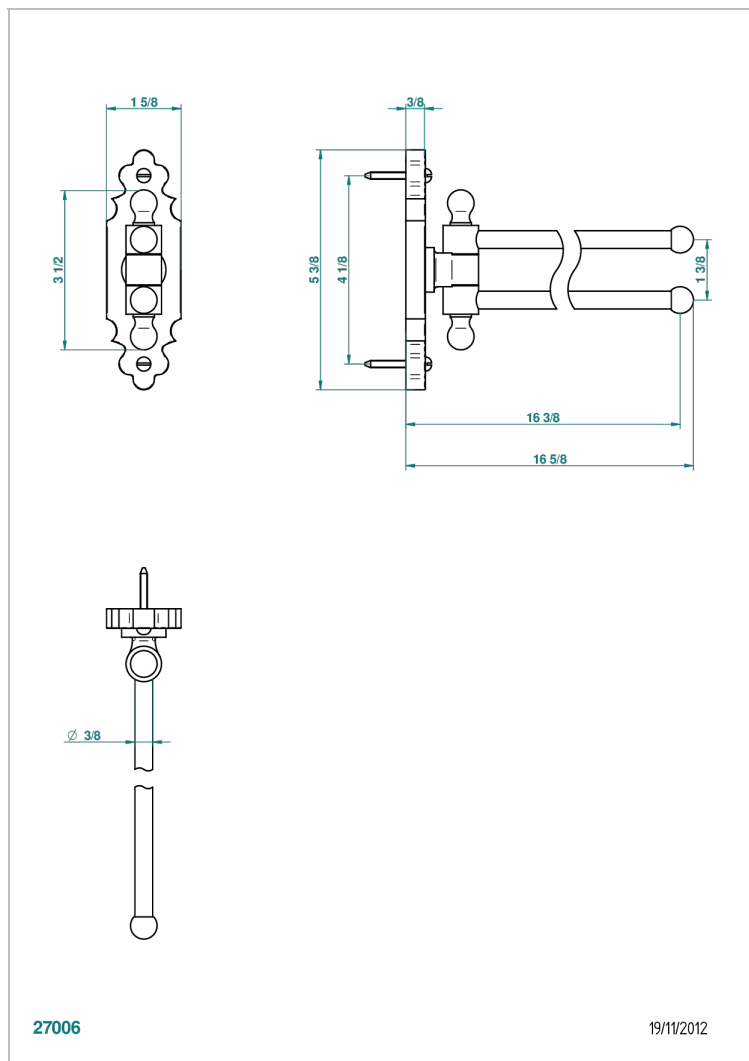

1900 WITH SMOOTH METAL LEVER HANDLES

G3M-522

Towel bar 15 3/4" long, double swivel

CHARACTERISTIC

- 1900 with smooth metal lever handles
- Towel bar 15 3/4" long, double swivel

AVAILABLE FINITIONS

Black ceram - D30