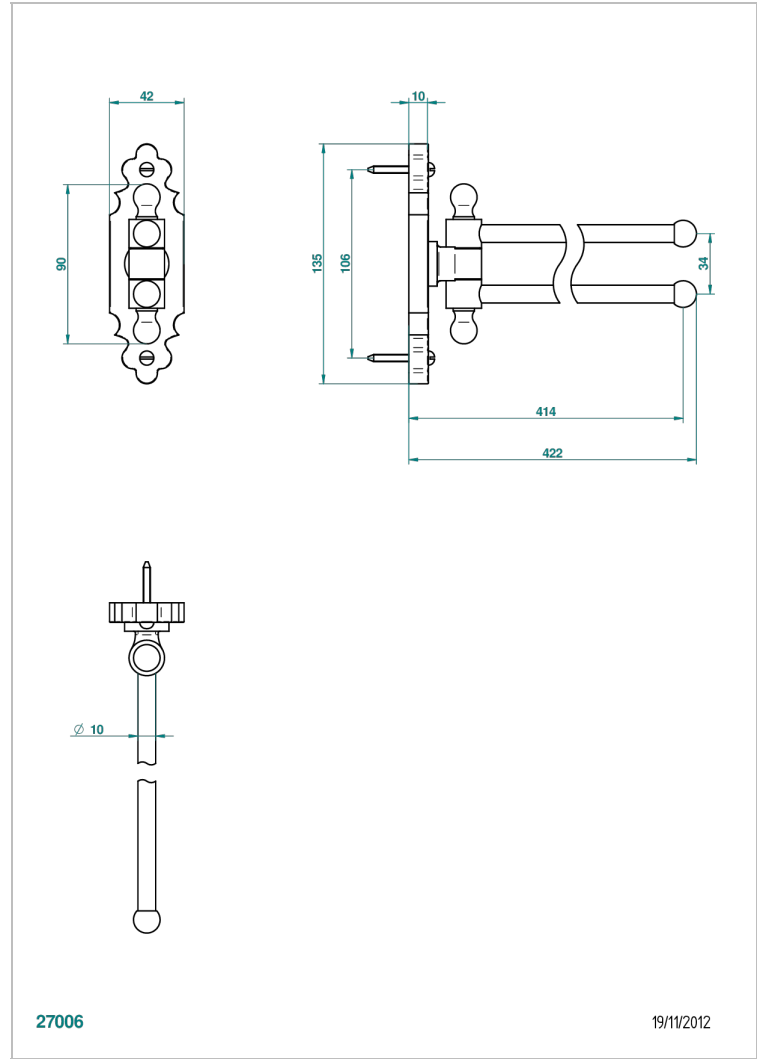

1900

G25-522

Towel bar 15 3/4" long, double swivel

27006

19/11/2012

CHARACTERISTIC

- 1900
- Towel bar 15 3/4" long, double swivel

AVAILABLE FINITIONS