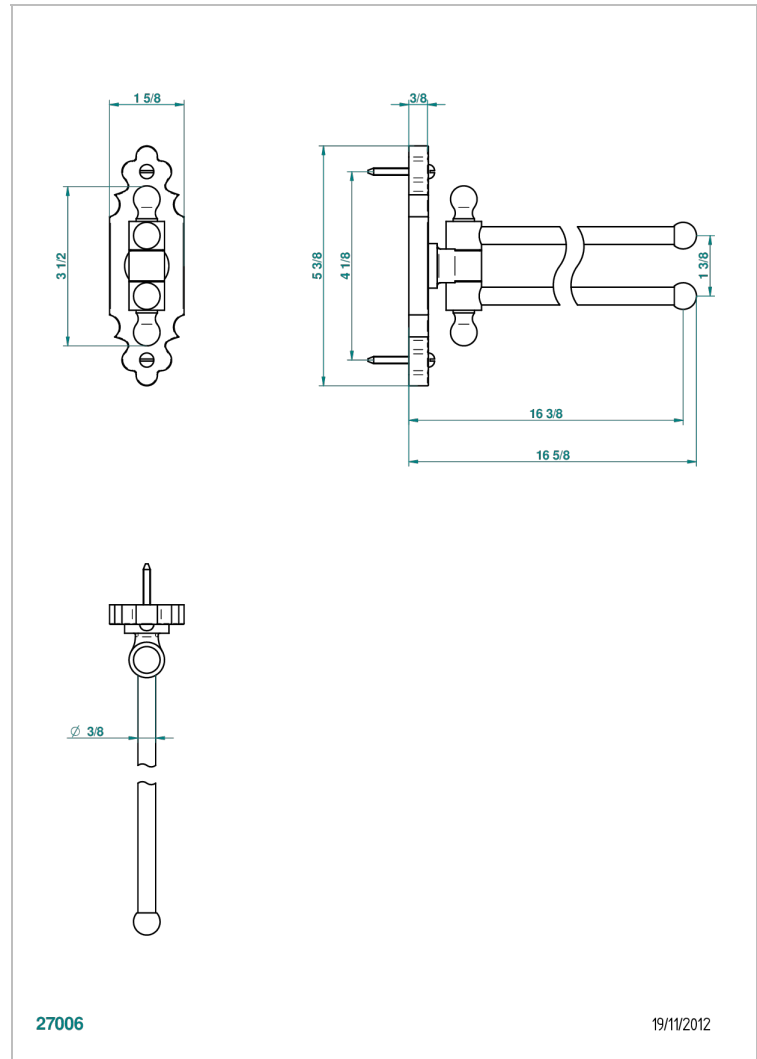

1900

G25-522

Towel bar 15 3/4" long, double swivel

CHARACTERISTIC

- 1900
- Towel bar 15 3/4" long, double swivel

AVAILABLE FINITIONS

Black ceram - D30
Blush PVD - H62
Brass color PVD - H49
Brown bronze color PVD - F33
Chrome polished - A02
Chrome polished / gold polished - G02