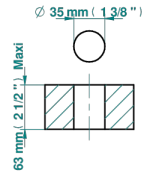

26814

06/03/2024

CHARACTERISTIC

- Duomo
- 2-function deck diverter with trim

AVAILABLE FINITIONS

Black ceram - D30
Blush PVD - H62
Brass color PVD - H49
Brown bronze color PVD - F33
Chrome polished - A02
Chrome polished / gold polished - G02

Copper antique matt, coated - H07
Gold color PVD - H52
Gold mat - F07
Gold polished - F01
Graphite PVD - H64
Light coated bronze - D01

Matt Umber PVD - H67
Matt blush PVD - H60
Matt brass color PVD - H50
Matt brown bronze color PVD - F34
Matt chrome (American satin) - C02
Matt gold color PVD - H53

Matt graphite PVD - H65
Matt nickel (American satin) - C01
Matt nickel color PVD - H56
Nickel antique / Sovereign - H28
Nickel color PVD - H55
Nickel polished - B01

Soft gold - F30
Soft matt gold - F31
Umber PVD - H66