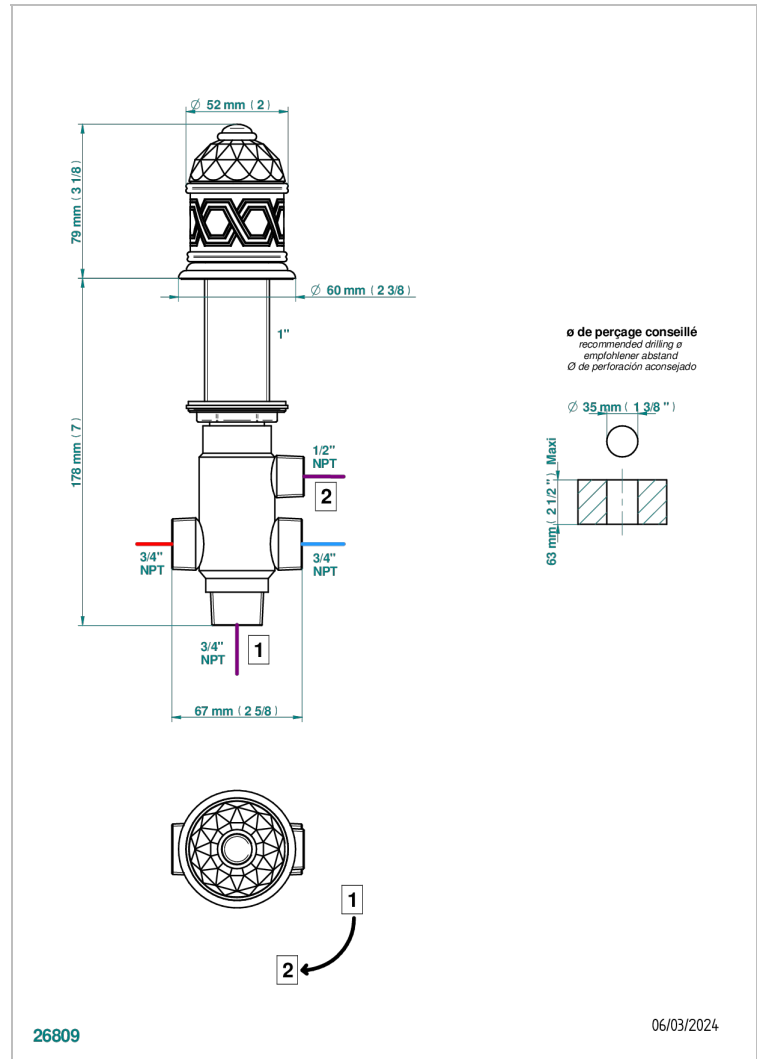

DUOMO CRYSTAL

U4F-50/4/VG

Rim mounted 4 way diverter : 2 inlets and 2 outlets

CHARACTERISTIC

- Duomo Crystal
- Rim mounted 4 way diverter : 2 inlets and 2 outlets

AVAILABLE FINITIONS

Antique nickel - H28
Black ceram - D30
Blush PVD - H62
Brass color PVD - H49
Brown bronze color PVD - F33
Gold color PVD - H52