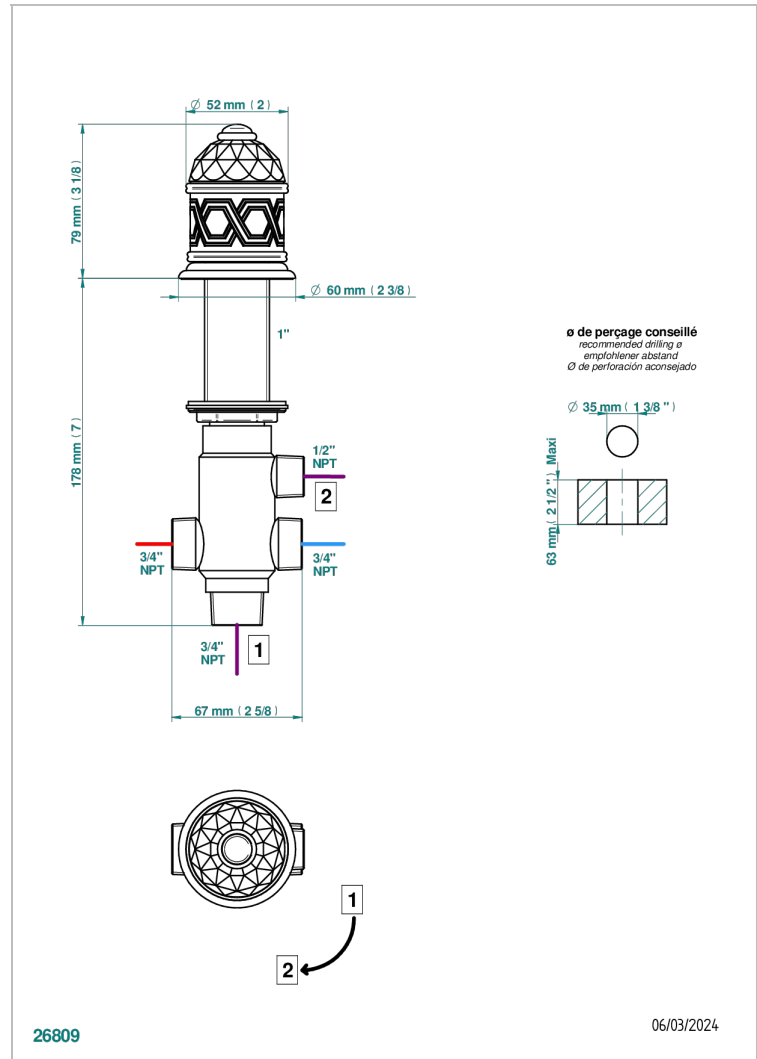

# DUOMO CRYSTAL

U4F-504VGUS

2-function deck diverter with trim

## CHARACTERISTIC

- Duomo Crystal
- 2-function deck diverter with trim