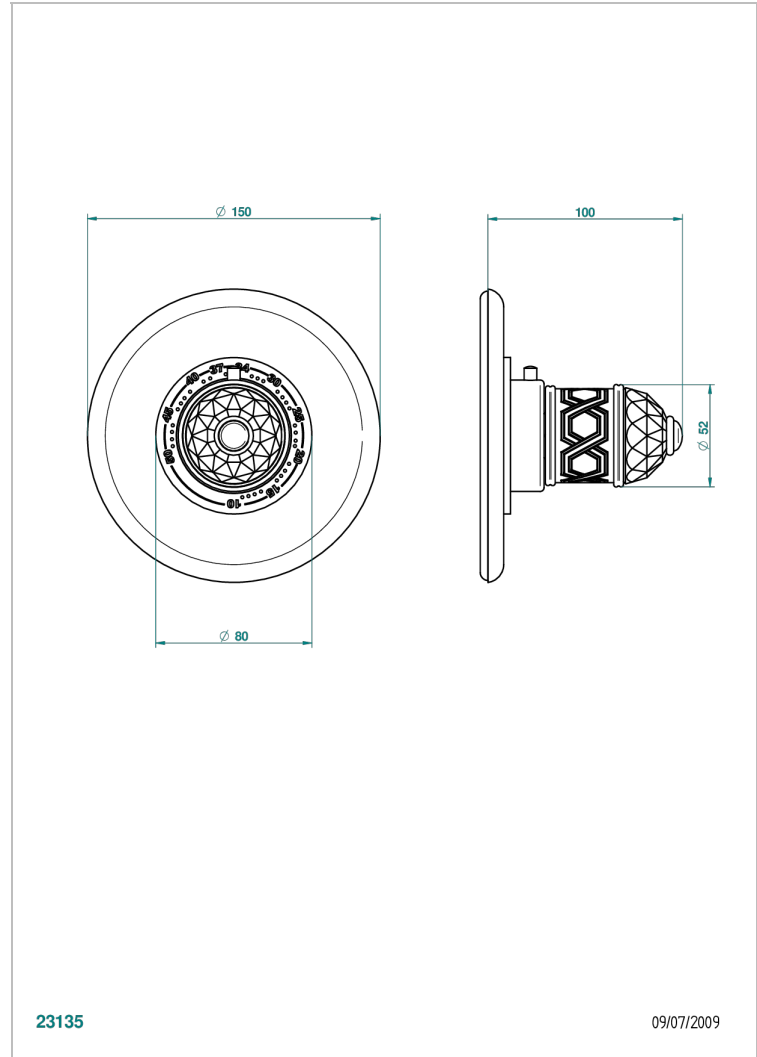

DUOMO CRYSTAL

U4F-15EN16EM

Trim plate and handle for eurotherm valve 8200/us & 8300/us

CHARACTERISTIC

- Duomo Crystal
- Trim plate and handle for eurotherm valve 8200/us & 8300/us

AVAILABLE FINITIONS

Black ceram - D30
Blush PVD - H62
Brass color PVD - H49
Brown bronze color PVD - F33
Chrome polished - A02
Chrome polished / gold polished - G02