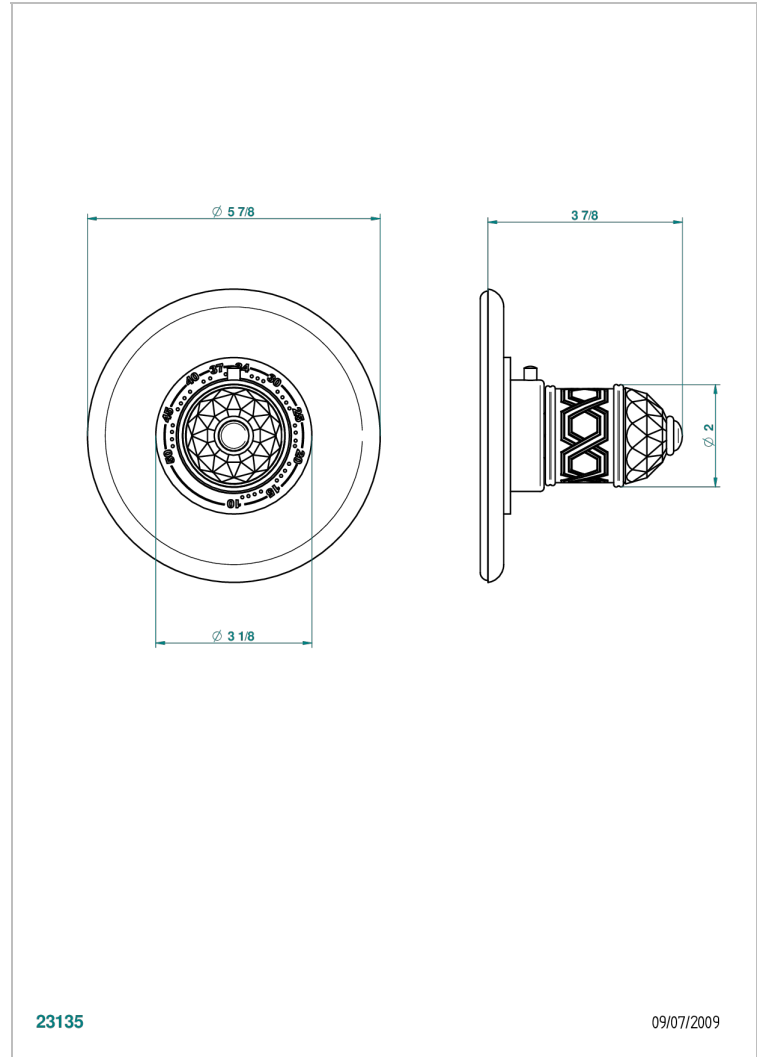

DUOMO CRYSTAL

U4F-15EN16EM

Trim plate and handle for eurotherm valve 8200/us & 8300/us

23135

09/07/2009

CHARACTERISTIC

- Duomo Crystal
- Trim plate and handle for eurotherm valve 8200/us & 8300/us

AVAILABLE FINITIONS