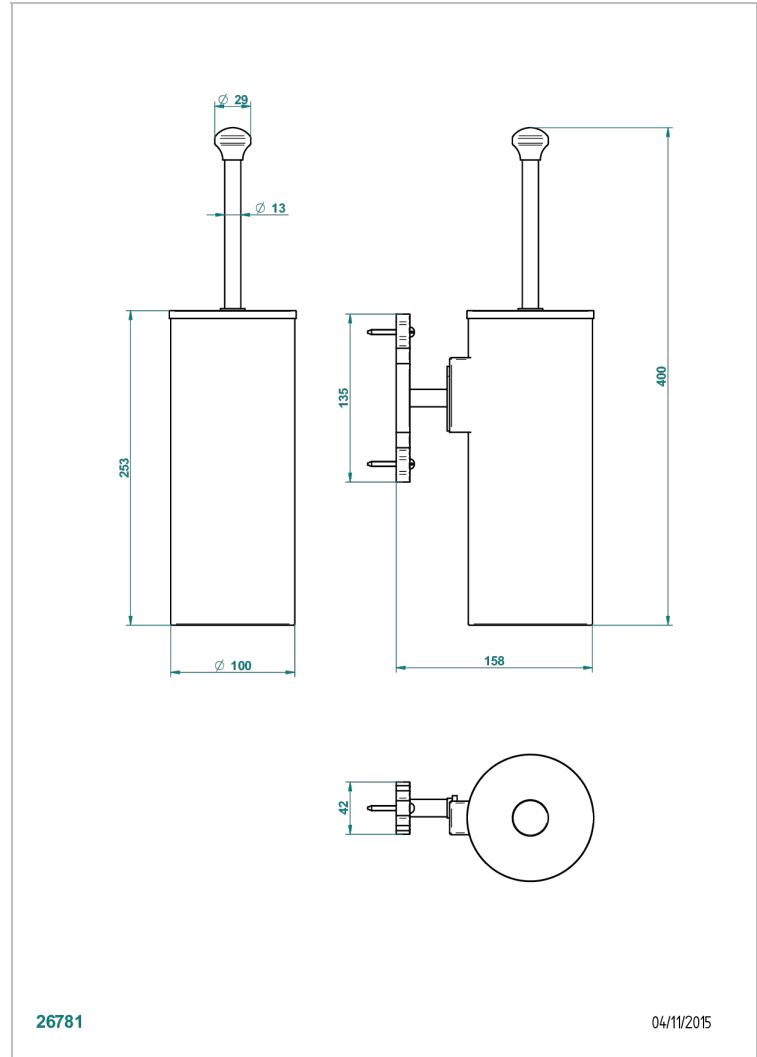

1900

G25-4720C

Metal toilet brush holder with brush with cover wall mounted

26781

04/11/2015

CHARACTERISTIC

- 1900
- Metal toilet brush holder with brush with cover wall mounted

AVAILABLE FINITIONS