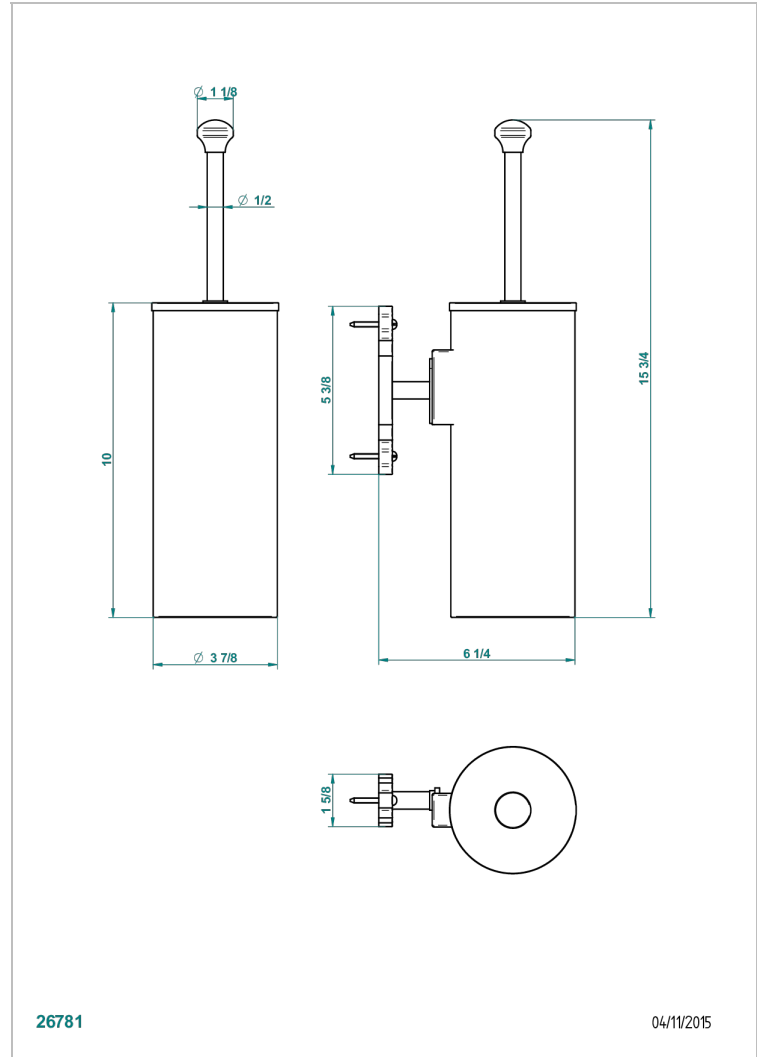

# 1900

G25-4720C

Metal toilet brush holder with brush with cover wall mounted

## CHARACTERISTIC

- 1900
- Metal toilet brush holder with brush with cover wall mounted