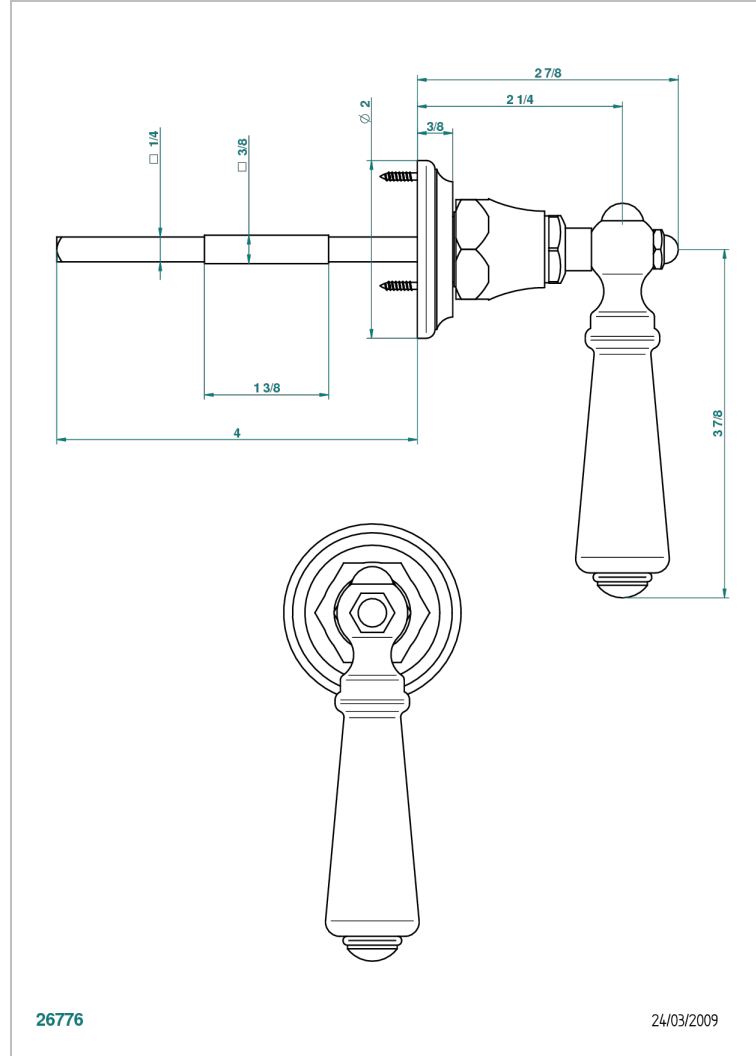

BROADWAY WITH WHITE PORCELAIN LEVER HANDLES

A04-639

Door handle (1 side) - 7 mm spindle

26776

24/03/2009

CHARACTERISTIC

- Broadway with white porcelain lever handles
- Door handle (1 side) - 7 mm spindle

AVAILABLE FINITIONS