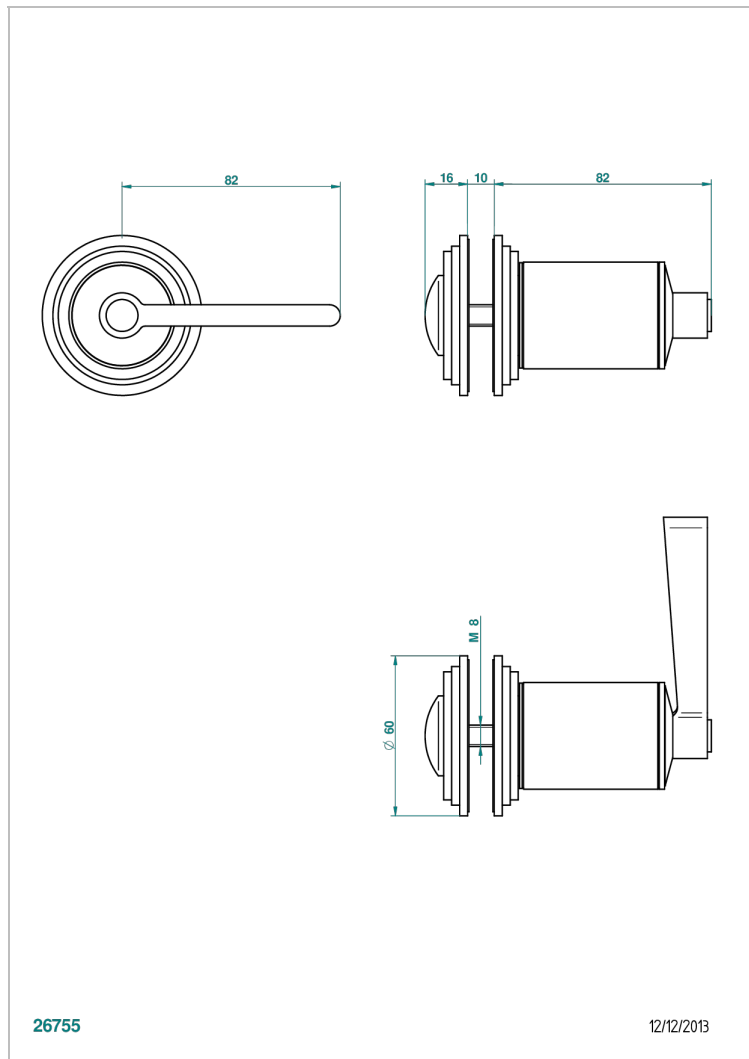

# FAUBOURG METAL WITH LEVER HANDLES

G2U-639V

Large knob

26755

12/12/2013

## CHARACTERISTIC

- Faubourg Metal with lever handles
- Large knob