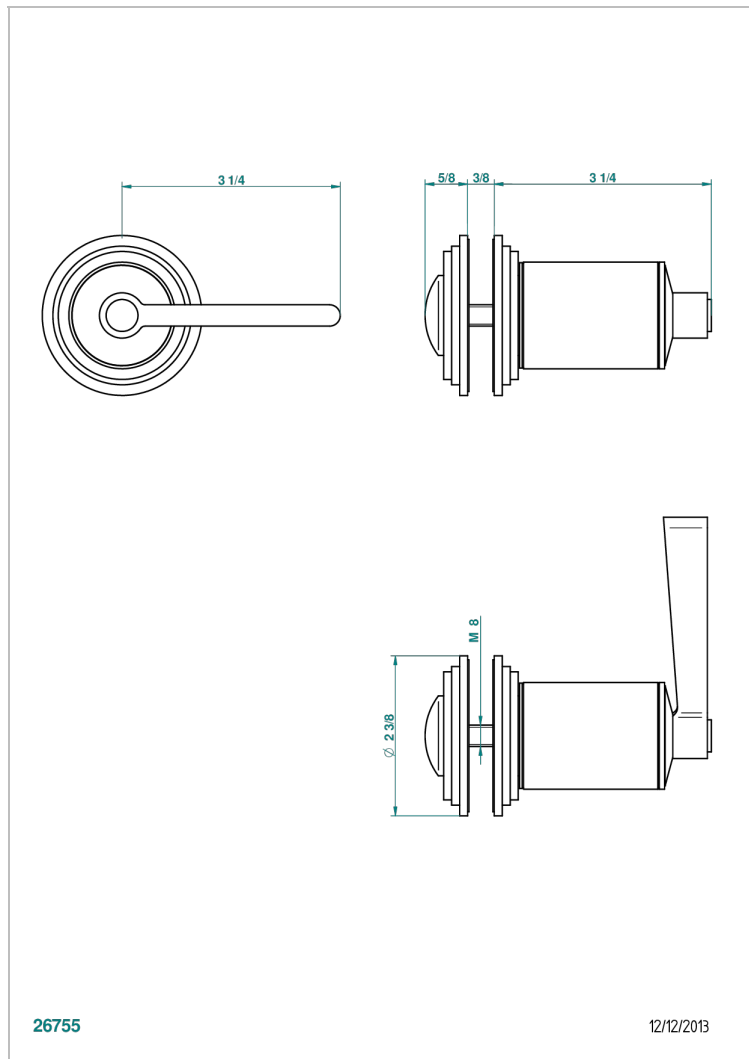

FAUBOURG METAL WITH LEVER HANDLES

G2U-639V

Large knob

CHARACTERISTIC

- Faubourg Metal with lever handles
- Large knob

AVAILABLE FINITIONS

Black ceram - D30
Blush PVD - H62
Brass color PVD - H49
Brown bronze color PVD - F33
Chrome polished - A02
Chrome polished / gold polished - G02