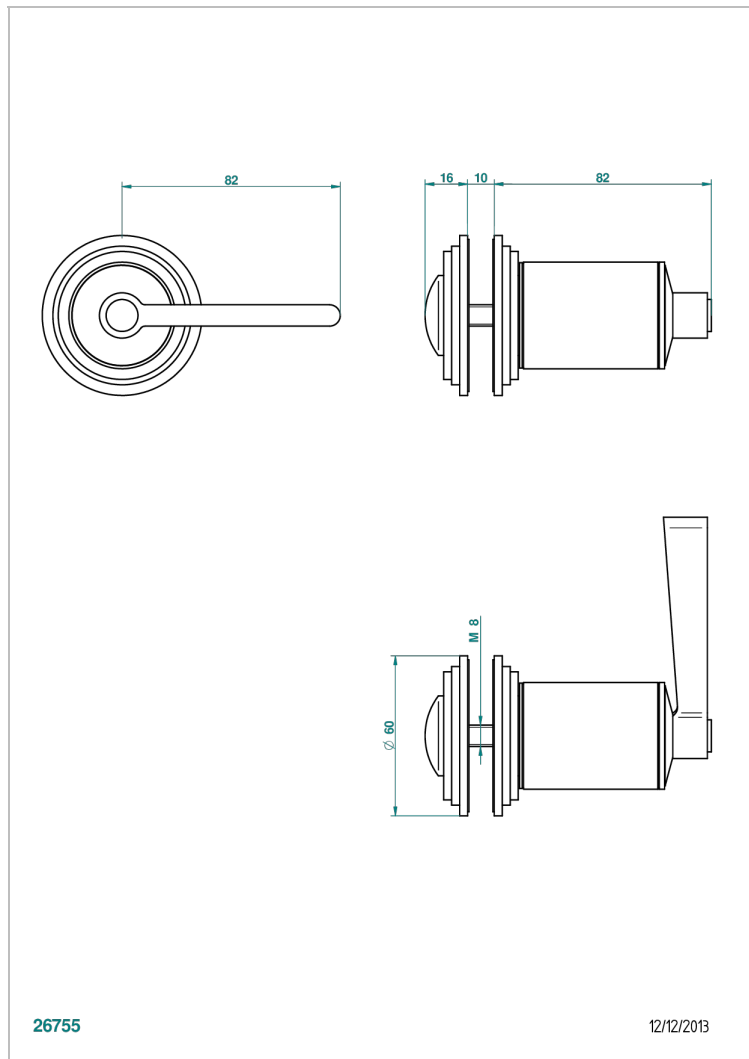

FAUBOURG METAL WITH LEVER

G2U-639V

Large door knob

THG[®]
PARIS

26755

12/12/2013

CHARACTERISTIC

- Faubourg Metal with lever
- Large door knob

AVAILABLE FINITIONS

Antique nickel - H28
Black ceram - D30
Blush PVD - H62
Brass color PVD - H49
Brown bronze color PVD - F33
Gold color PVD - H52

Graphite PVD - H64
Matt Umber PVD - H67
Matt blush PVD - H60
Matt brass color PVD - H50
Matt brown bronze color PVD - F34
Matt chrome - C02