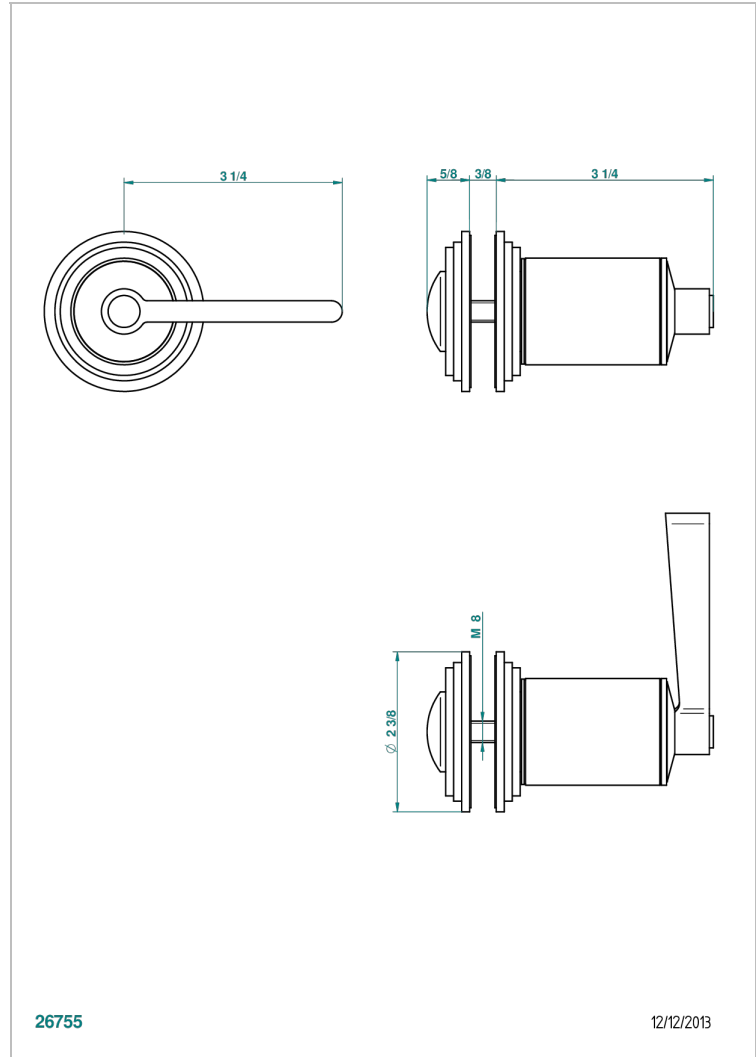

FAUBOURG METAL WITH LEVER

G2U-639V

Large door knob

THG[®]
PARIS

26755

12/12/2013

CHARACTERISTIC

- Faubourg Metal with lever
- Large door knob