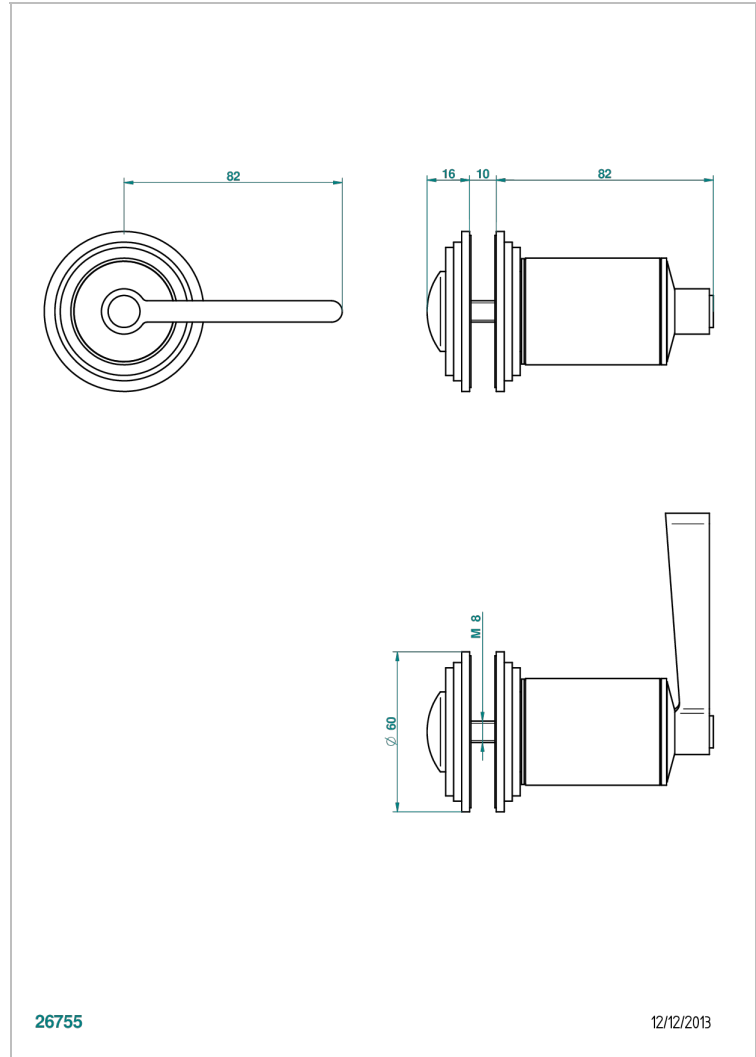

FAUBOURG METAL WITH LEVER

G2U-639V

Large door knob

THG[®]
PARIS

26755

12/12/2013

CHARACTERISTIC

- Faubourg Metal with lever
- Large door knob