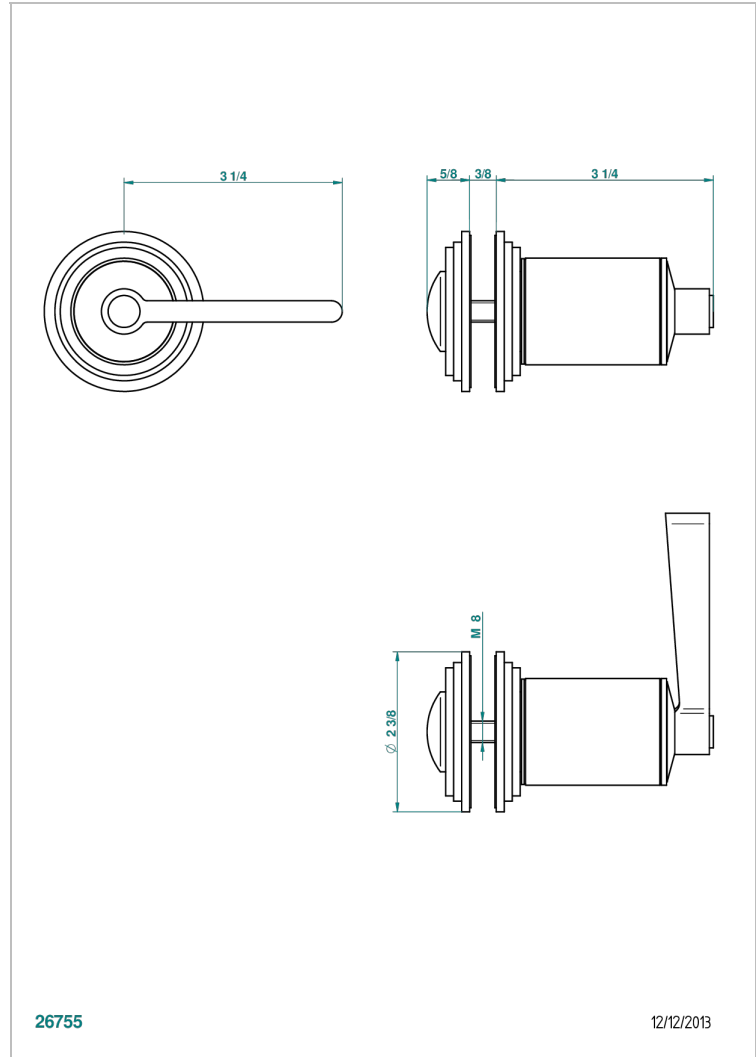

# FAUBOURG METAL WITH LEVER

G2U-639V

Large door knob

THG<sup>®</sup>  
PARIS

26755

12/12/2013

## CHARACTERISTIC

- Faubourg Metal with lever
- Large door knob