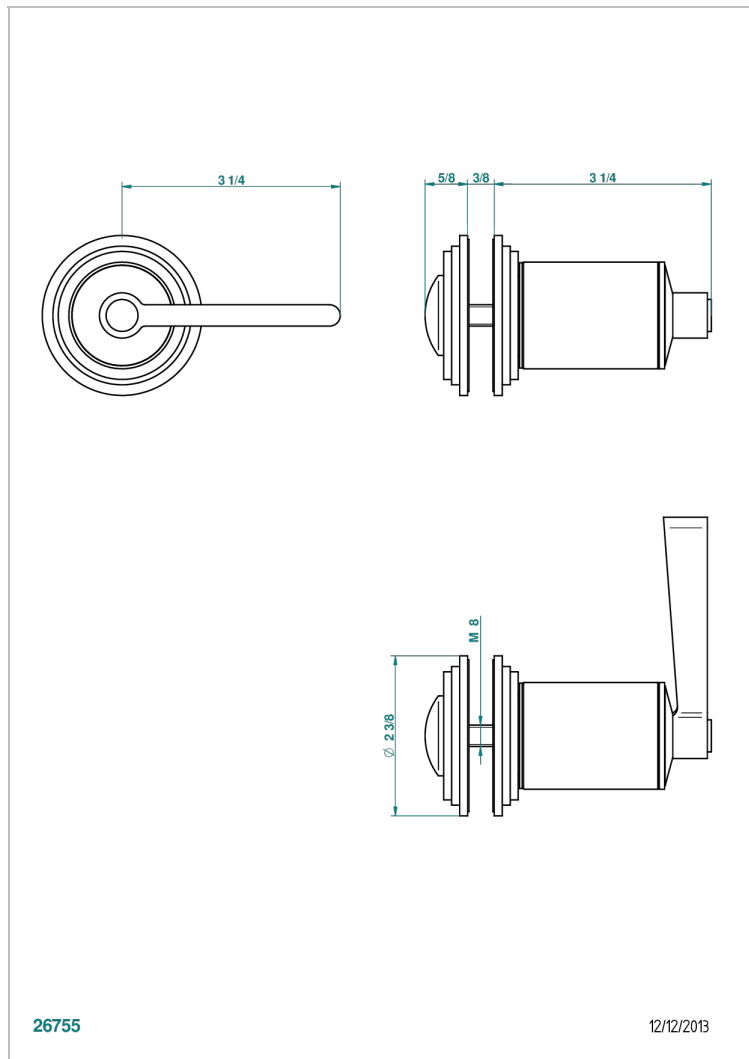

FAUBOURG METAL WITH LEVER

G2U-639V

Large door knob

THG[®]
PARIS

26755

12/12/2013

CHARACTERISTIC

- Faubourg Metal with lever
- Large door knob