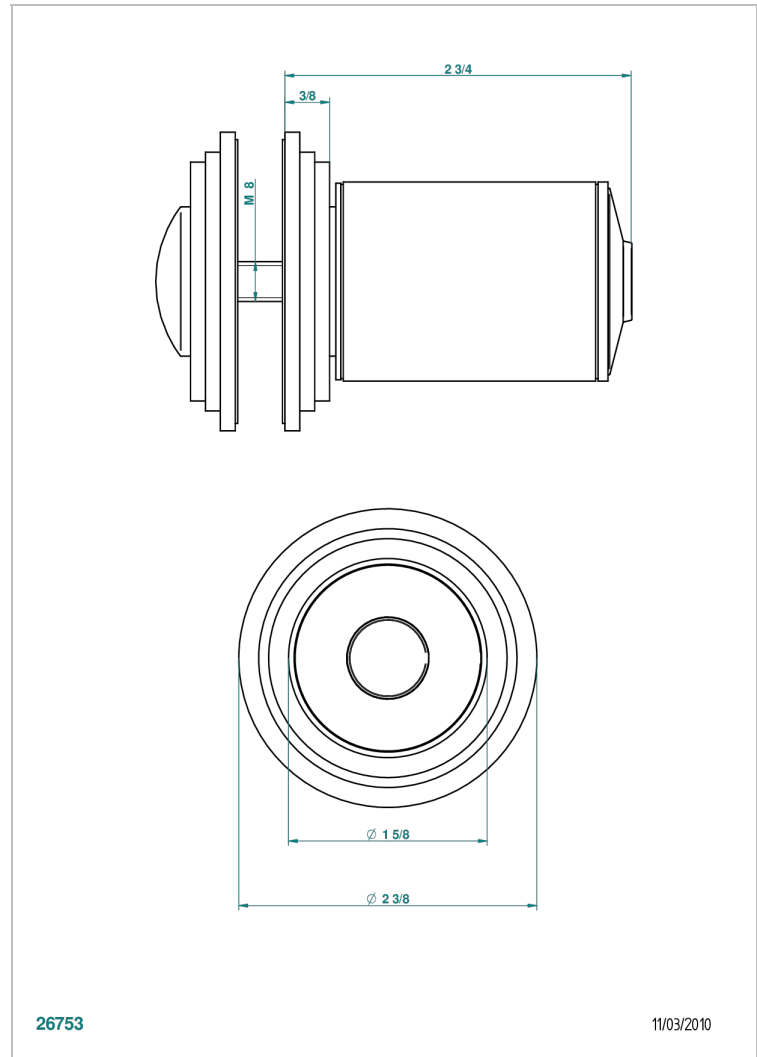

FAUBOURG WHITE PORCELAIN

G2K-639V

Large knob

THG[®]
PARIS

CHARACTERISTIC

- Faubourg White Porcelain
- Large knob

AVAILABLE FINITIONS

Black ceram - D30
Blush PVD - H62
Brass color PVD - H49
Brown bronze color PVD - F33
Chrome polished - A02
Chrome polished / gold polished - G02