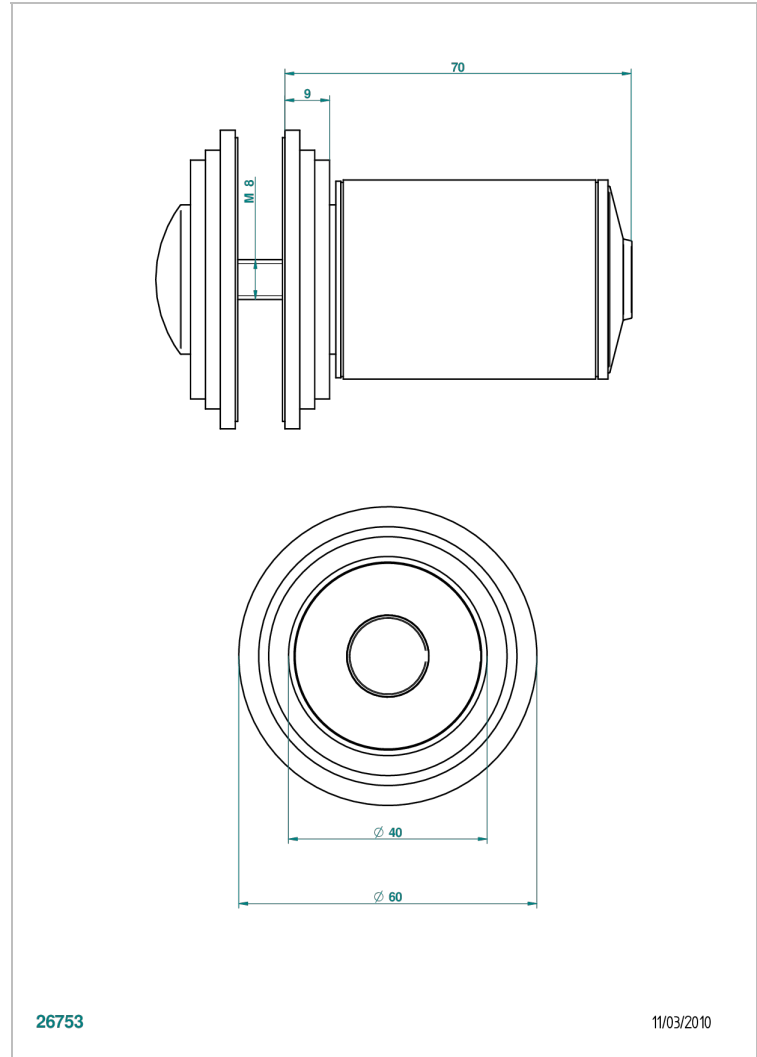

FAUBOURG WHITE PORCELAIN

G2K-639V

Large door knob

THG[®]
PARIS

26753

11/03/2010

CHARACTERISTIC

- Faubourg White Porcelain
- Large door knob