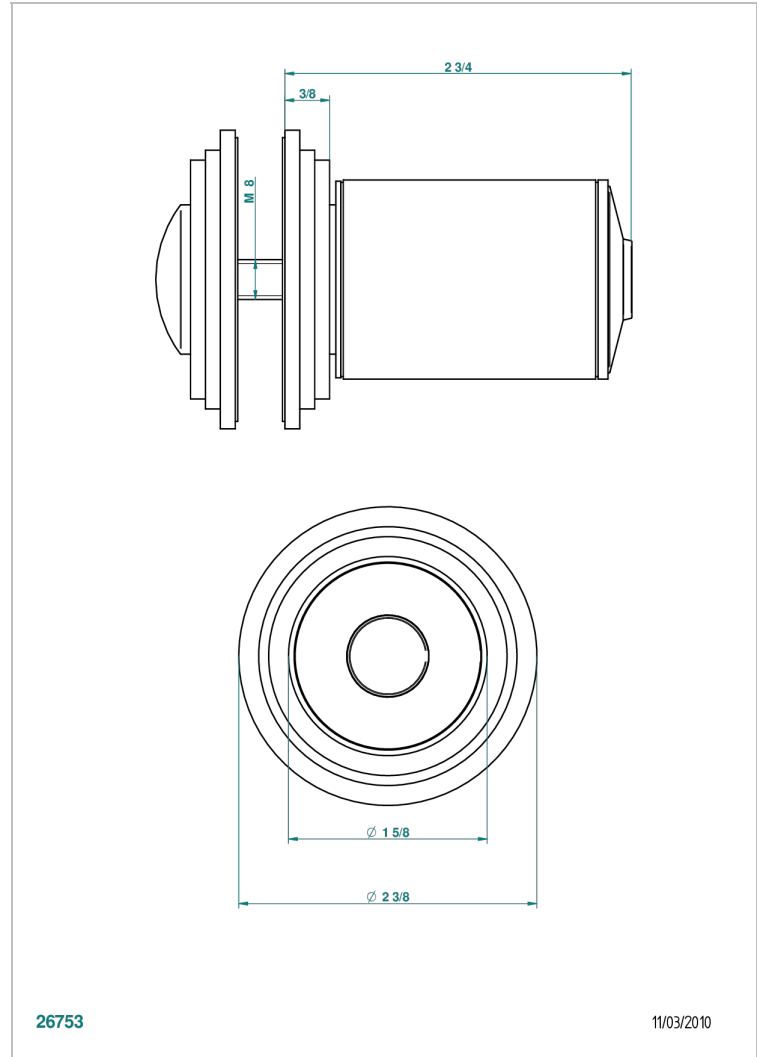

FAUBOURG WHITE PORCELAIN

G2K-639V

Large door knob

26753

11/03/2010

CHARACTERISTIC

- Faubourg White Porcelain
- Large door knob

AVAILABLE FINITIONS