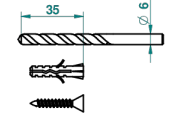

CHARACTERISTIC

- Duomo
- Tumbler holder, wall mounted

AVAILABLE FINITIONS

Black ceram - D30
Blush PVD - H62
Brass color PVD - H49
Brown bronze color PVD - F33
Chrome polished - A02
Chrome polished / gold polished - G02

Copper antique matt, coated - H07
Gold color PVD - H52
Gold mat - F07
Gold polished - F01
Graphite PVD - H64
Light coated bronze - D01

Matt Umber PVD - H67
Matt blush PVD - H60
Matt brass color PVD - H50
Matt brown bronze color PVD - F34
Matt chrome (American satin) - C02
Matt gold color PVD - H53

Matt graphite PVD - H65
Matt nickel (American satin) - C01
Matt nickel color PVD - H56
Nickel antique / Sovereign - H28
Nickel color PVD - H55
Nickel polished - B01

Soft gold - F30
Soft matt gold - F31
Umber PVD - H66