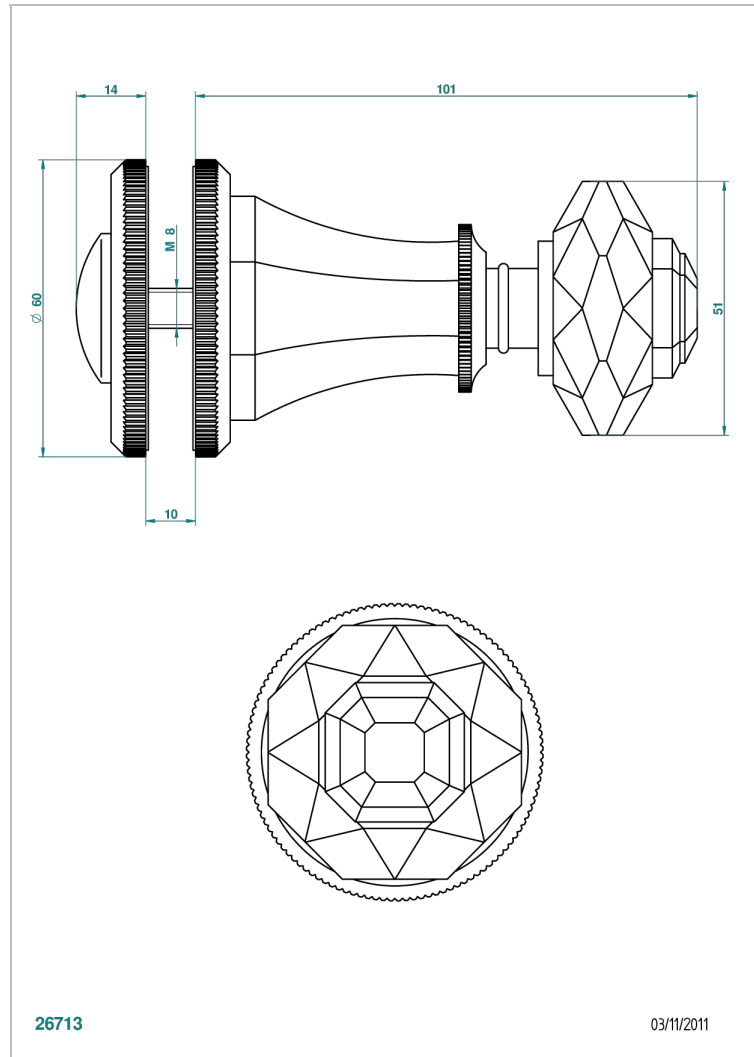

TRADITION CRYSTAL

A59-639V

Large knob

THG
PARIS

CHARACTERISTIC

- Tradition Crystal
- Large knob

AVAILABLE FINITIONS

Black ceram - D30
Blush PVD - H62
Brass color PVD - H49
Brown bronze color PVD - F33
Chrome polished - A02
Chrome polished / gold polished - G02