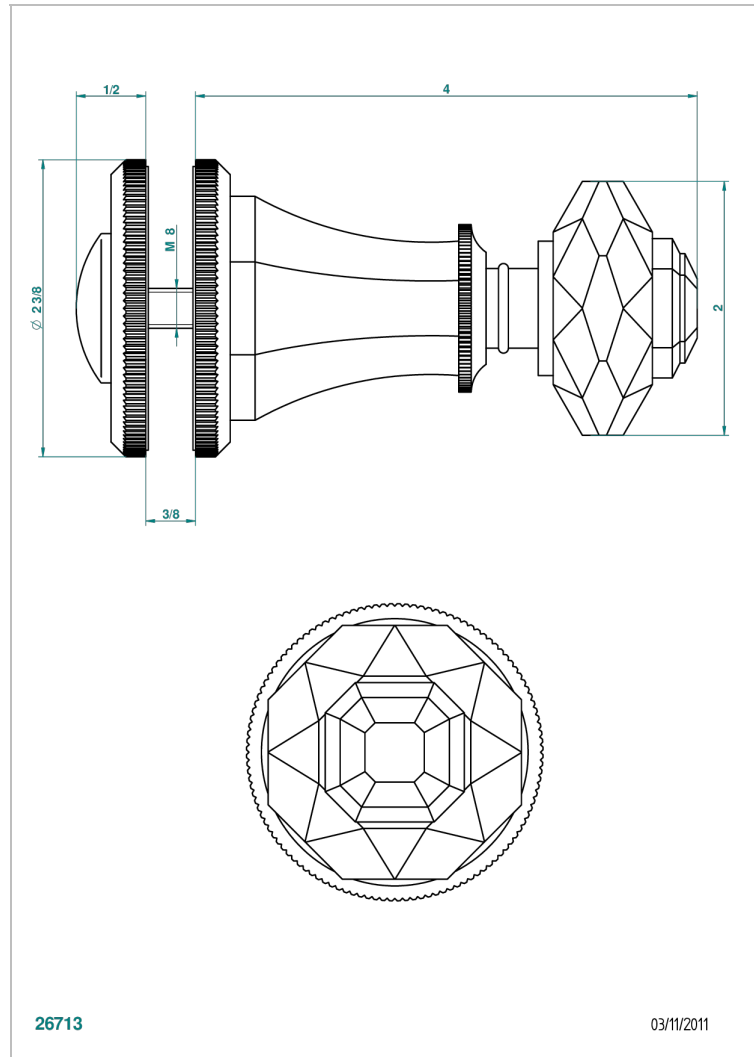

# TRADITION CRYSTAL

A59-639V

Large knob

THG<sup>®</sup>  
PARIS

## CHARACTERISTIC

- Tradition Crystal
- Large knob