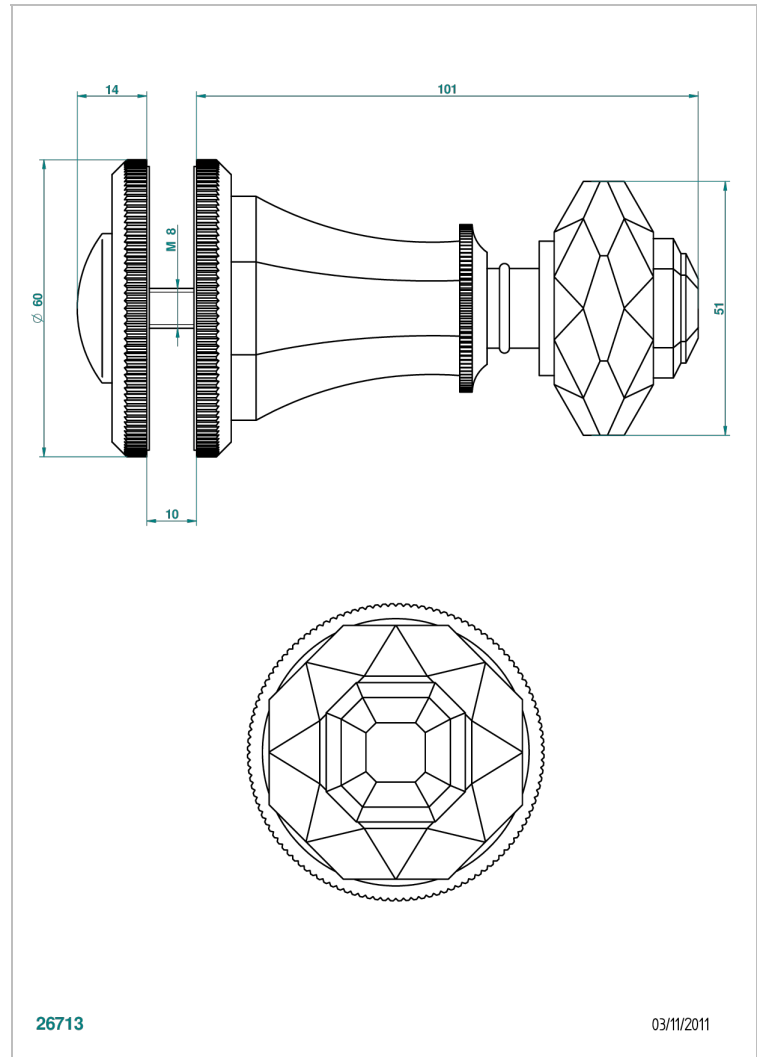

# TRADITION CRYSTAL

A59-639V

Large door knob

THG<sup>®</sup>  
PARIS

## CHARACTERISTIC

- Tradition Crystal
- Large door knob