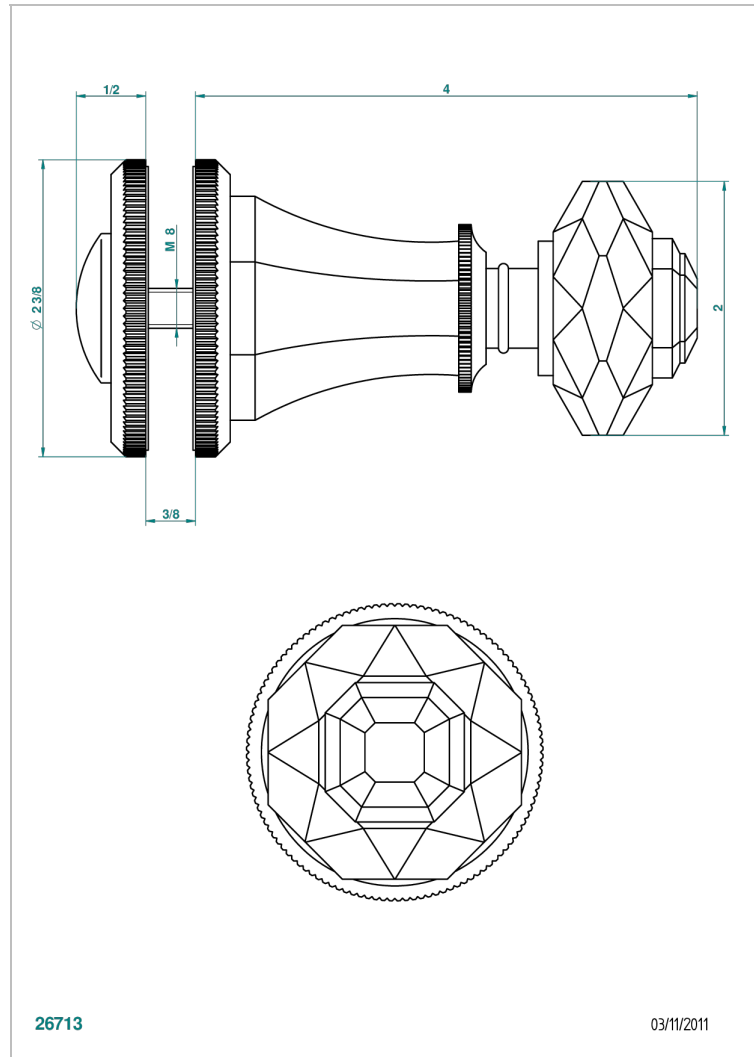

TRADITION CRYSTAL

A59-639V

Large door knob

THG[®]
PARIS

CHARACTERISTIC

- Tradition Crystal
- Large door knob

AVAILABLE FINITIONS

Antique nickel - H28
Black ceram - D30
Blush PVD - H62
Brass color PVD - H49
Brown bronze color PVD - F33
Gold color PVD - H52