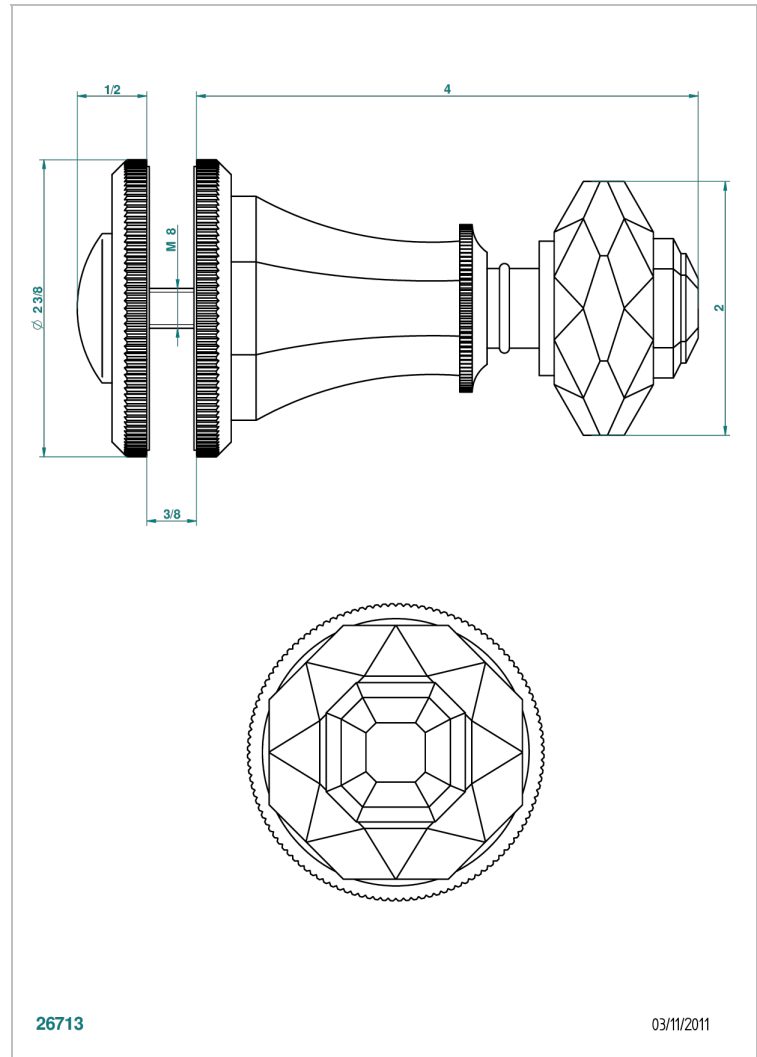

# TRADITION CRYSTAL

A59-639V

Large door knob

THG<sup>®</sup>  
PARIS

## CHARACTERISTIC

- Tradition Crystal
- Large door knob