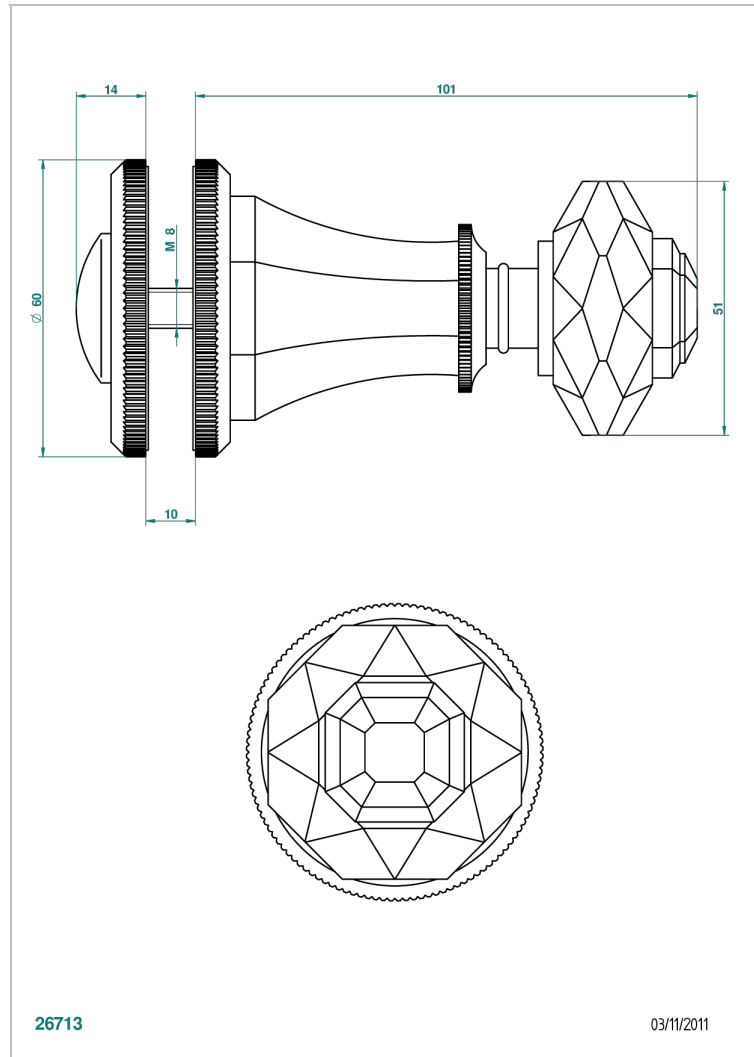

TRADITION CRYSTAL

A59-639V

Large door knob

THG[®]
PARIS

CHARACTERISTIC

- Tradition Crystal
- Large door knob

AVAILABLE FINITIONS

Antique nickel - H28
Black ceram - D30
Blush PVD - H62
Brass color PVD - H49
Brown bronze color PVD - F33
Gold color PVD - H52