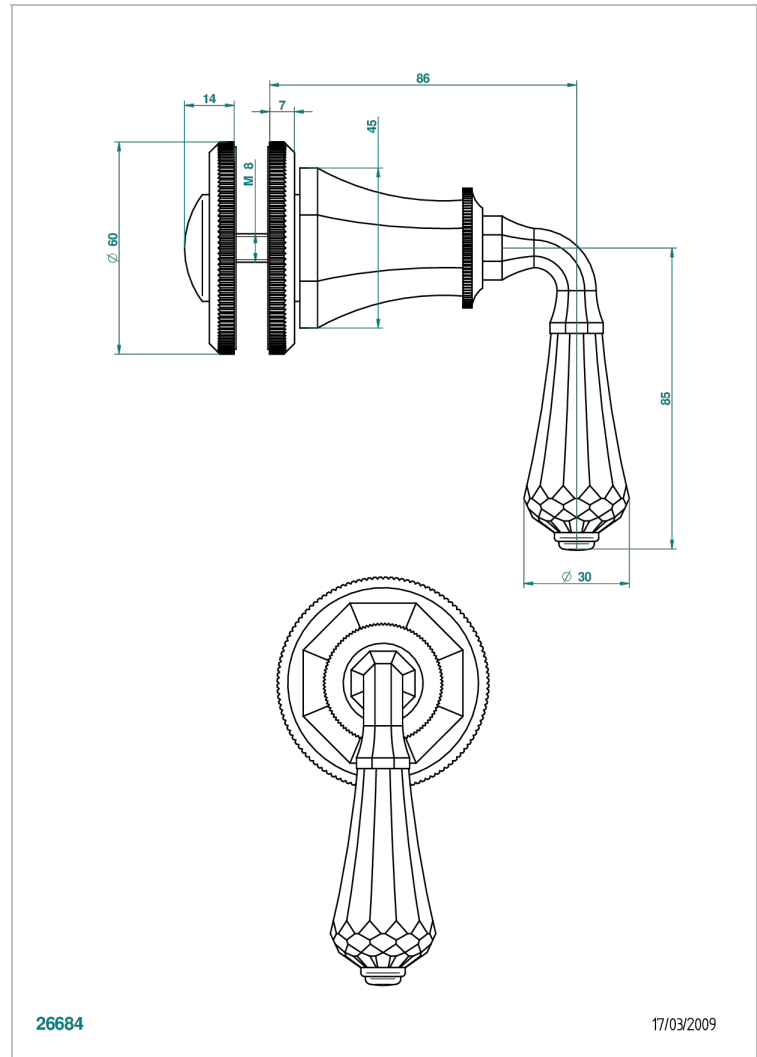

ART DECO CRYSTAL

A56-639V

Large knob

THG[®]
PARIS

CHARACTERISTIC

- Art Déco Crystal
- Large knob

AVAILABLE FINITIONS

Black ceram - D30
Blush PVD - H62
Brass color PVD - H49
Brown bronze color PVD - F33
Chrome polished - A02
Chrome polished / gold polished - G02

Copper antique matt, coated - H07
Gold color PVD - H52
Gold mat - F07
Gold polished - F01
Graphite PVD - H64
Light coated bronze - D01

Matt Umber PVD - H67
Matt blush PVD - H60
Matt brass color PVD - H50
Matt brown bronze color PVD - F34
Matt chrome (American satin) - C02
Matt gold color PVD - H53