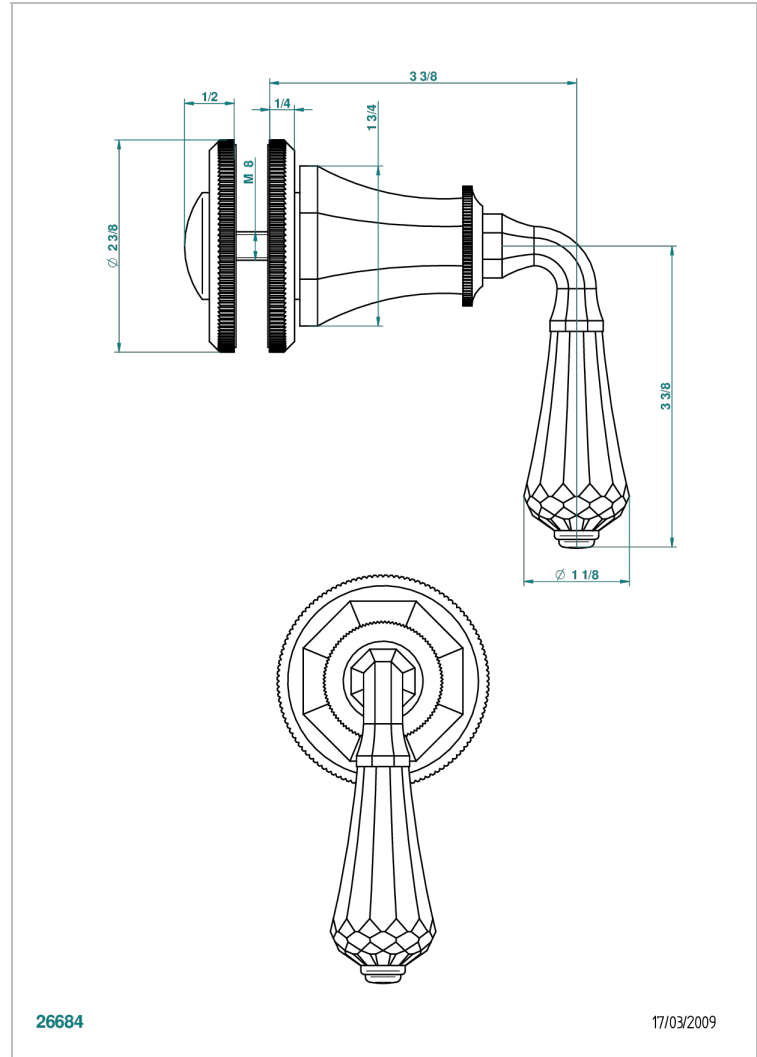

ART DECO CRYSTAL

A56-639V

Large knob

CHARACTERISTIC

- Art Déco Crystal
- Large knob

AVAILABLE FINITIONS

Black ceram - D30
Blush PVD - H62
Brass color PVD - H49
Brown bronze color PVD - F33
Chrome polished - A02
Chrome polished / gold polished - G02