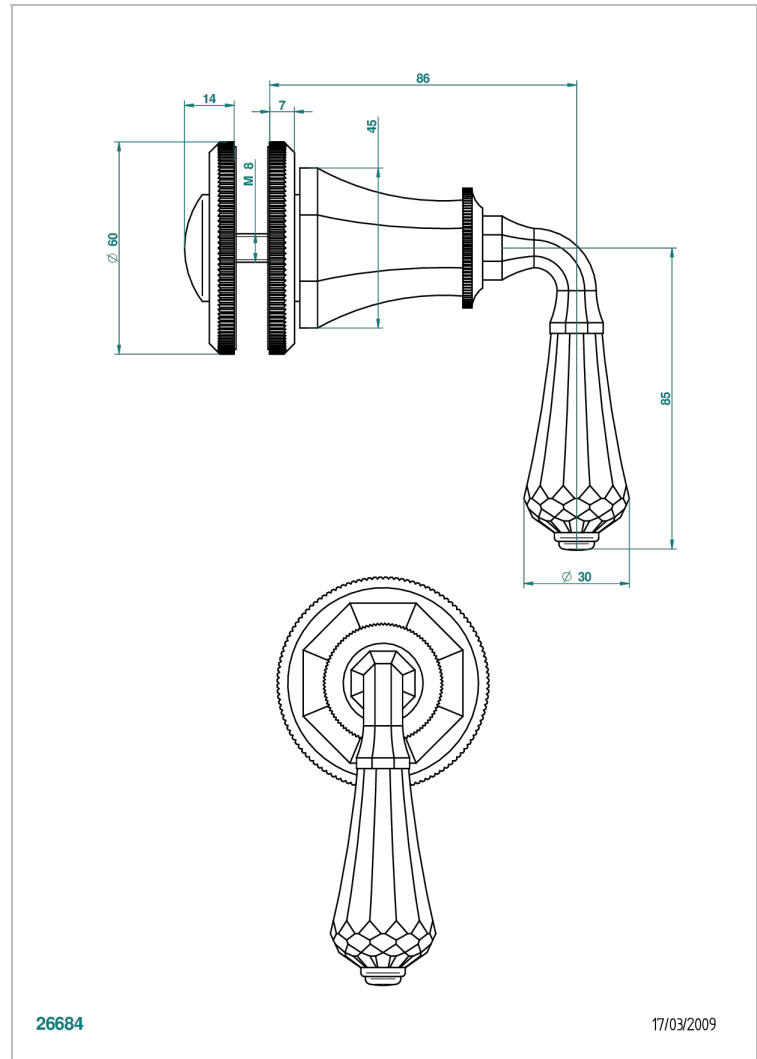

ART DECO CRYSTAL

A56-639V

Large door knob

THG[®]
PARIS

CHARACTERISTIC

- Art Déco Crystal
- Large door knob

AVAILABLE FINITIONS

Antique nickel - H28
Black ceram - D30
Blush PVD - H62
Brass color PVD - H49
Brown bronze color PVD - F33
Gold color PVD - H52