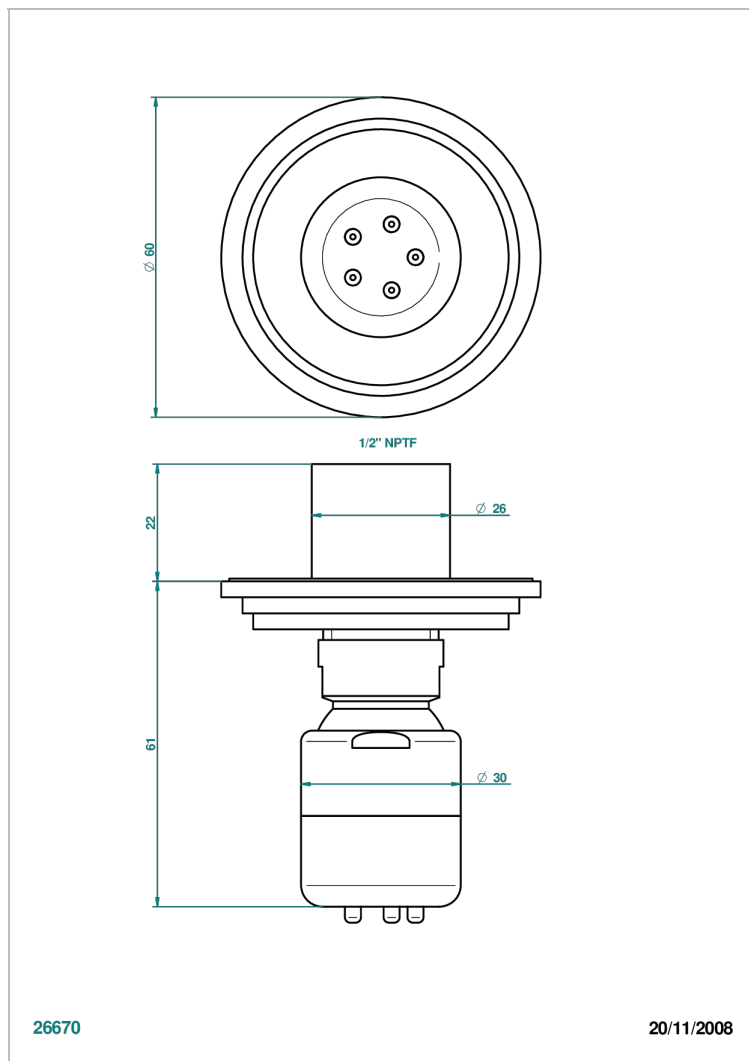

FAUBOURG METAL WITH LEVER HANDLES

G2U-290/BUS

Body spray 1/2" with Easyclean system

THG[®]
PARIS

26670

20/11/2008

CHARACTERISTIC

- Faubourg Metal with lever handles
- Body spray 1/2" with Easyclean system