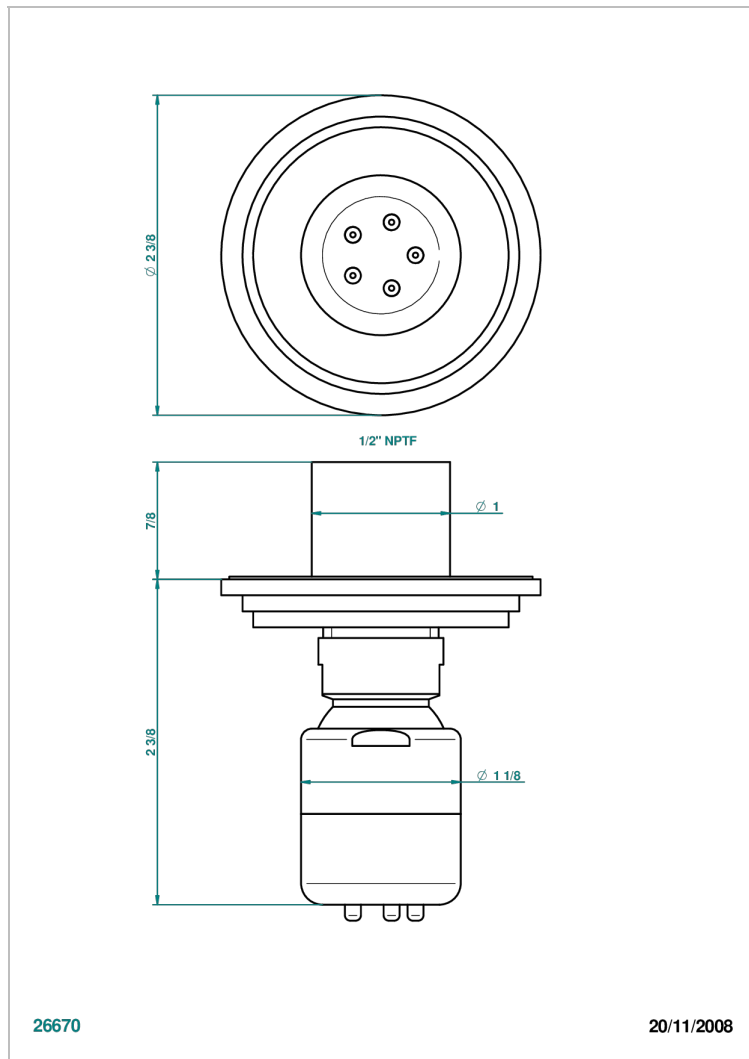

FAUBOURG METAL WITH LEVER HANDLES

G2U-290/BUS

Body spray 1/2" with Easyclean system

THG[®]
PARIS

CHARACTERISTIC

- Faubourg Metal with lever handles
- Body spray 1/2" with Easyclean system

AVAILABLE FINITIONS