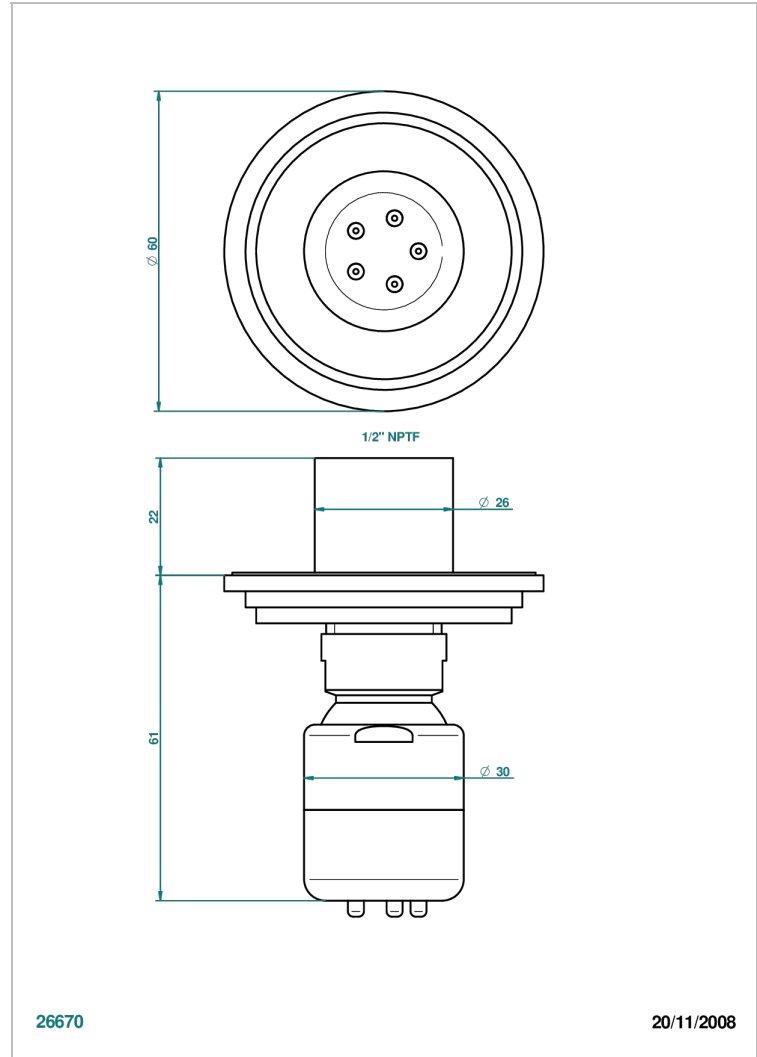

# FAUBOURG METAL

G2T-290/BUS

Body spray 1/2" with Easyclean system

## CHARACTERISTIC

- Faubourg Metal
- Body spray 1/2" with Easyclean system