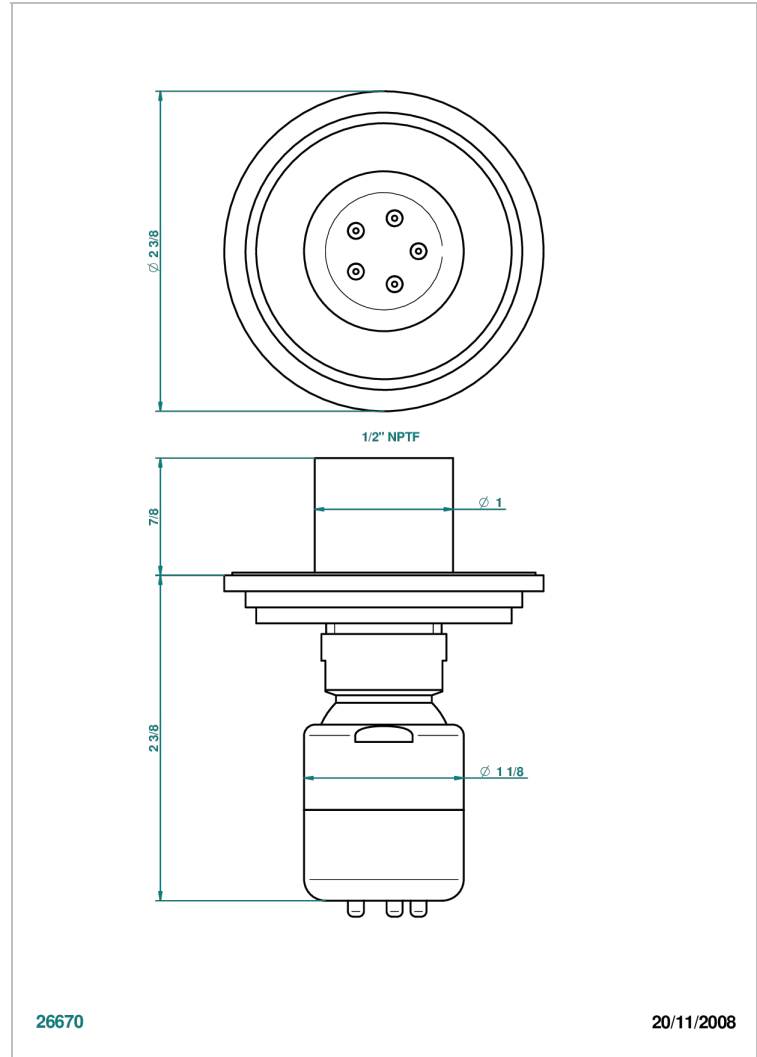

# FAUBOURG METAL

G2T-290/BUS

Body spray 1/2" with Easyclean system

26670

20/11/2008

## CHARACTERISTIC

- Faubourg Metal
- Body spray 1/2" with Easyclean system