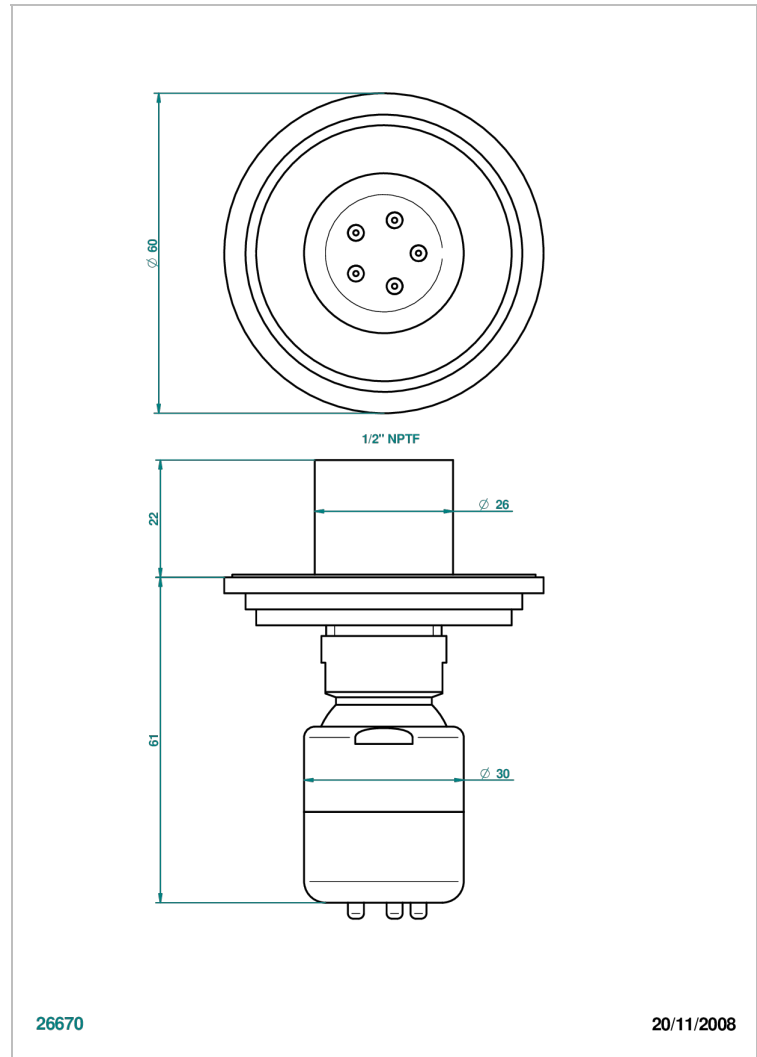

FRIVOLE WITH LEVER HANDLES

G2S-290/BUS

Body spray 1/2" with Easyclean system

CHARACTERISTIC

- Frivole with lever handles
- Body spray 1/2" with Easyclean system

AVAILABLE FINITIONS

Black ceram - D30
Blush PVD - H62
Brass color PVD - H49
Brown bronze color PVD - F33
Chrome polished - A02
Chrome polished / gold polished - G02