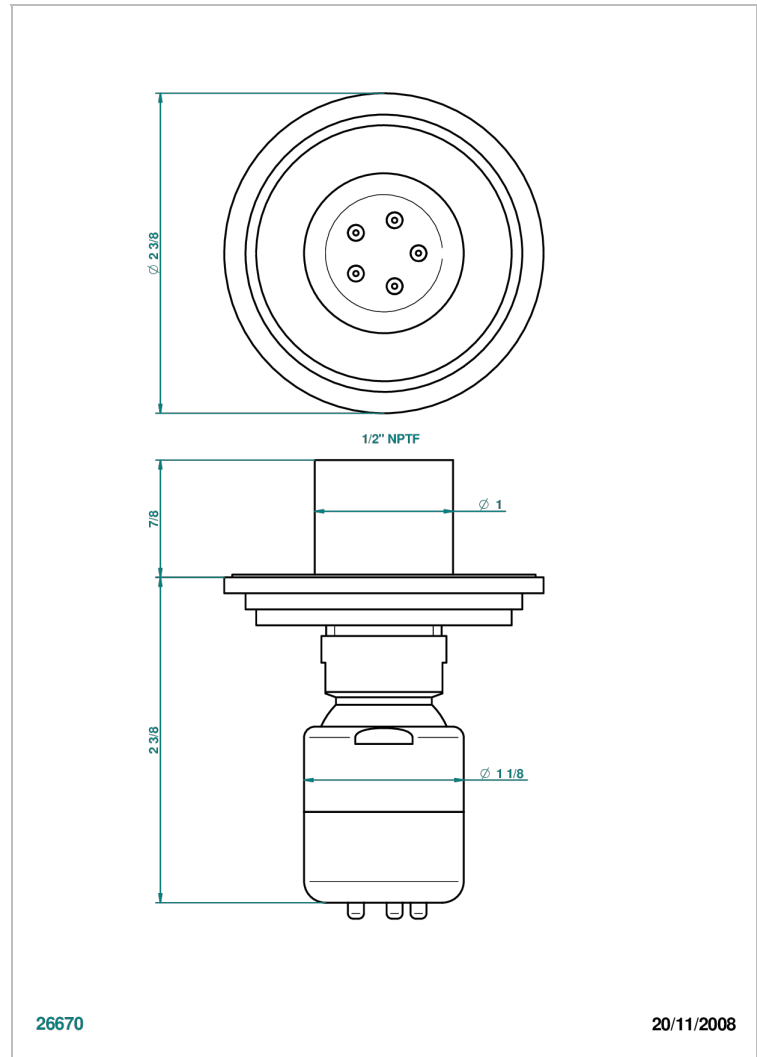

FRIVOLE WITH LEVER HANDLES

G2S-290/BUS

Body spray 1/2" with Easyclean system

CHARACTERISTIC

- Frivole with lever handles
- Body spray 1/2" with Easyclean system

AVAILABLE FINITIONS

Black ceram - D30
Blush PVD - H62
Brass color PVD - H49
Brown bronze color PVD - F33
Chrome polished - A02
Chrome polished / gold polished - G02