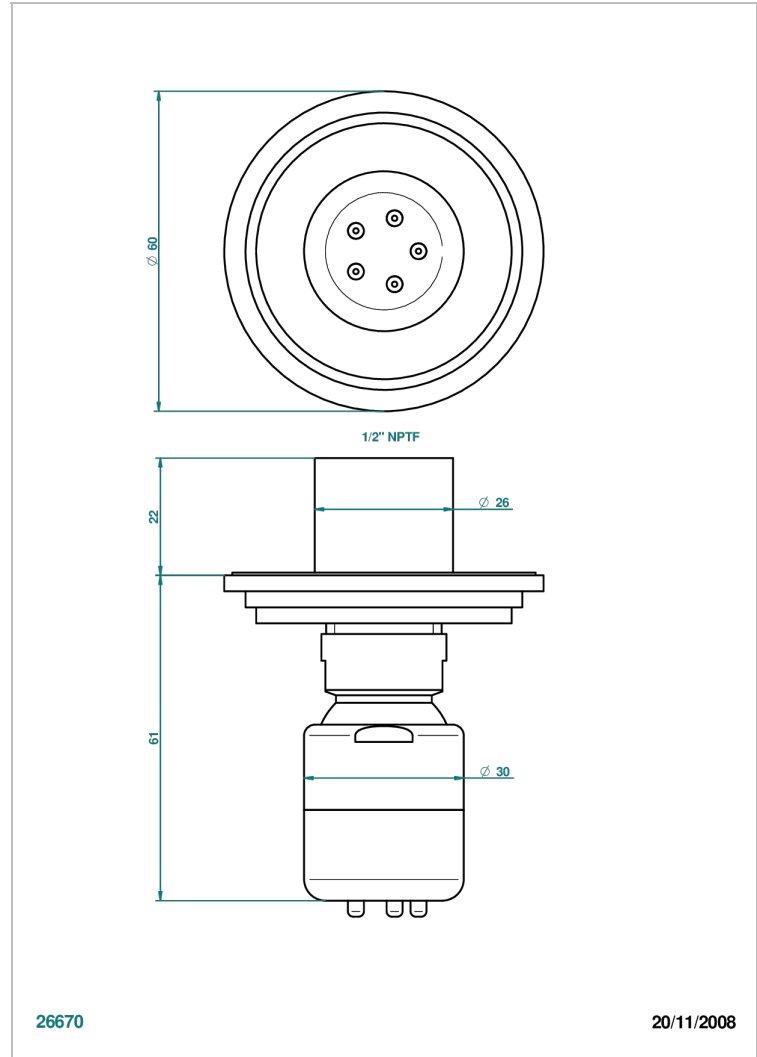

# FRIVOLE

G2R-290/BUS

Body spray 1/2" with Easyclean system

## CHARACTERISTIC

- Frivole
- Body spray 1/2" with Easyclean system