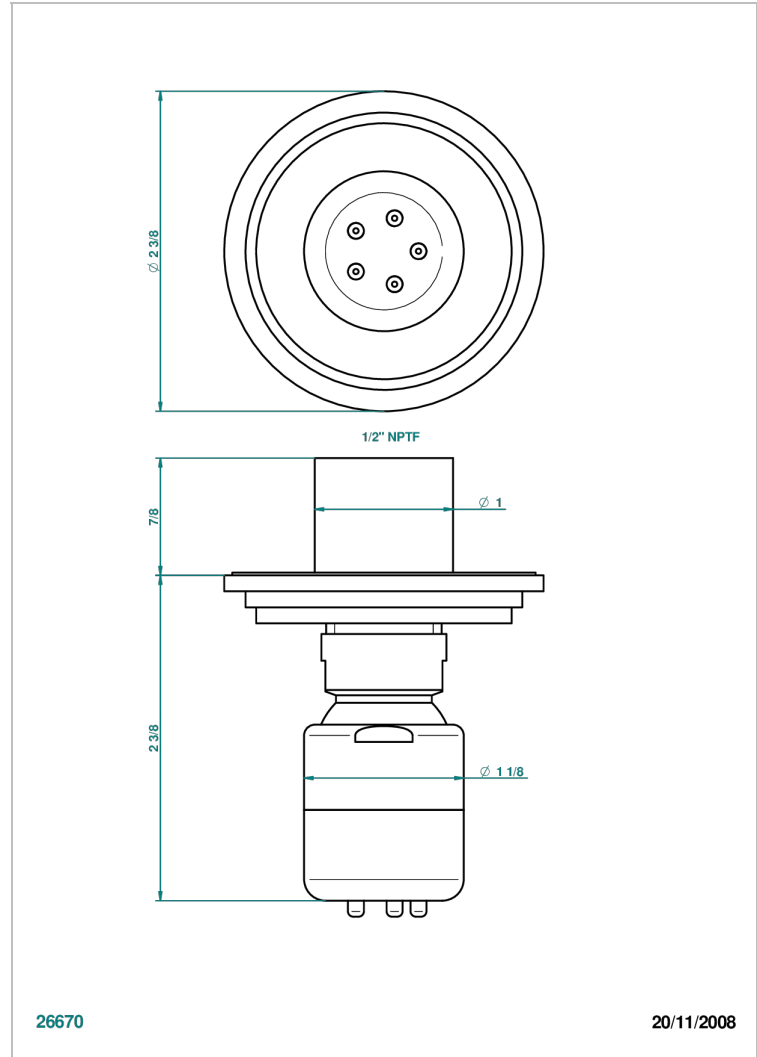

FRIVOLE

G2R-290/BUS

Body spray 1/2" with Easyclean system

26670

20/11/2008

CHARACTERISTIC

- Frivole
- Body spray 1/2" with Easyclean system

AVAILABLE FINITIONS