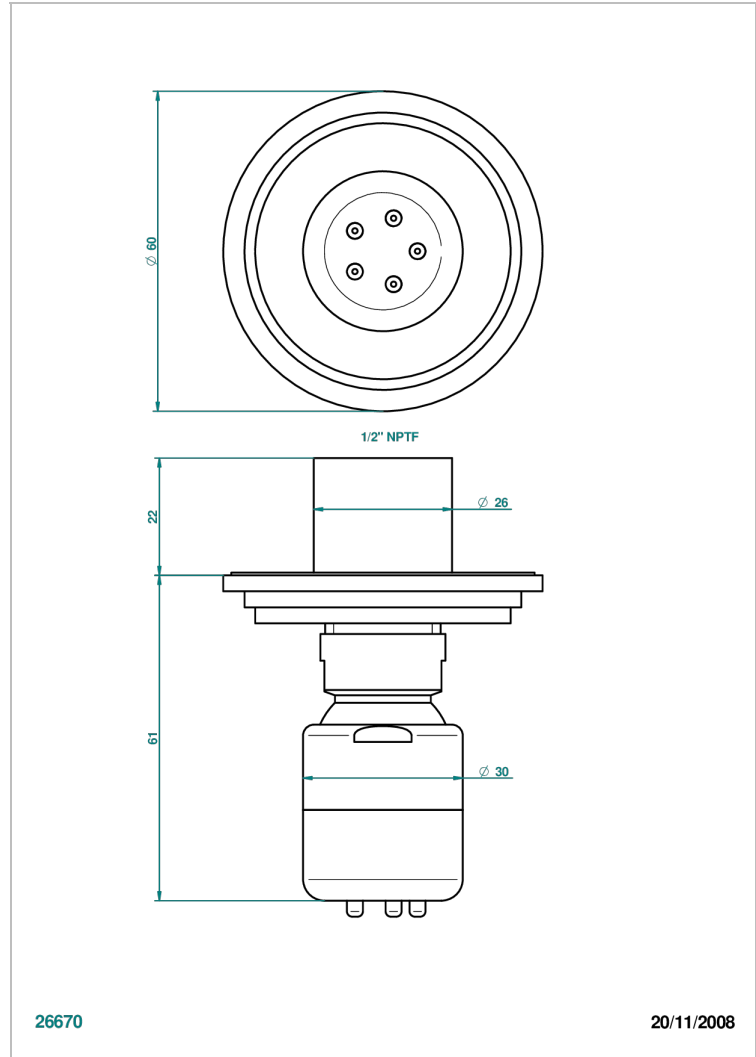

# FROUFROU WITH LEVER HANDLES

G2P-290/BUS

Body spray 1/2" with Easyclean system

26670

20/11/2008

## CHARACTERISTIC

- Froufrou with lever handles
- Body spray 1/2" with Easyclean system