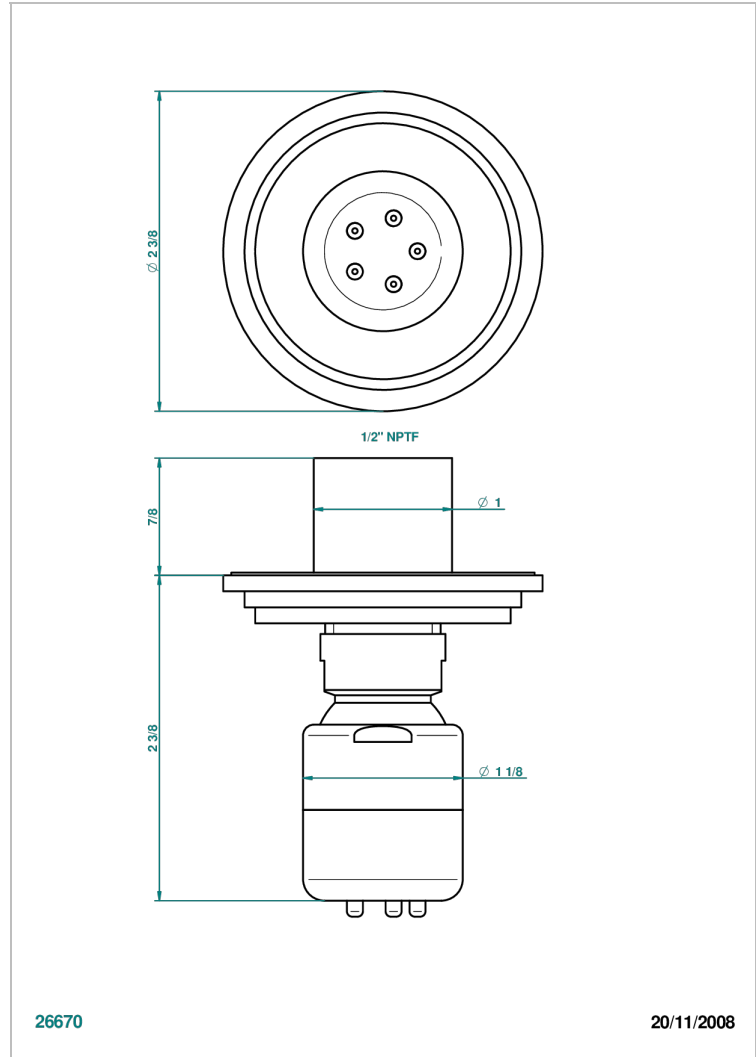

FROUFROU WITH LEVER HANDLES

G2P-290/BUS

Body spray 1/2" with Easyclean system

26670

20/11/2008

CHARACTERISTIC

- Froufrou with lever handles
- Body spray 1/2" with Easyclean system

AVAILABLE FINITIONS