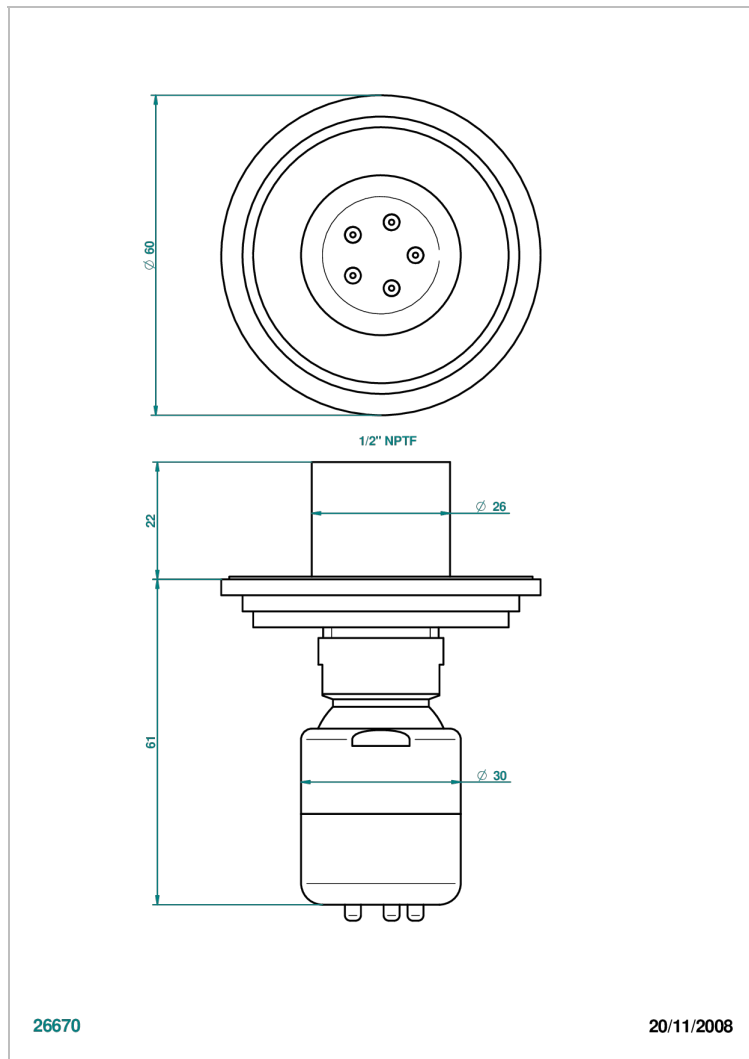

# FAUBOURG BLACK PORCELAIN WITH LEVER HANDLES

G2M-290/BUS

Body spray 1/2" with Easyclean system

26670

20/11/2008

## CHARACTERISTIC

- Faubourg Black Porcelain with lever handles
- Body spray 1/2" with Easyclean system