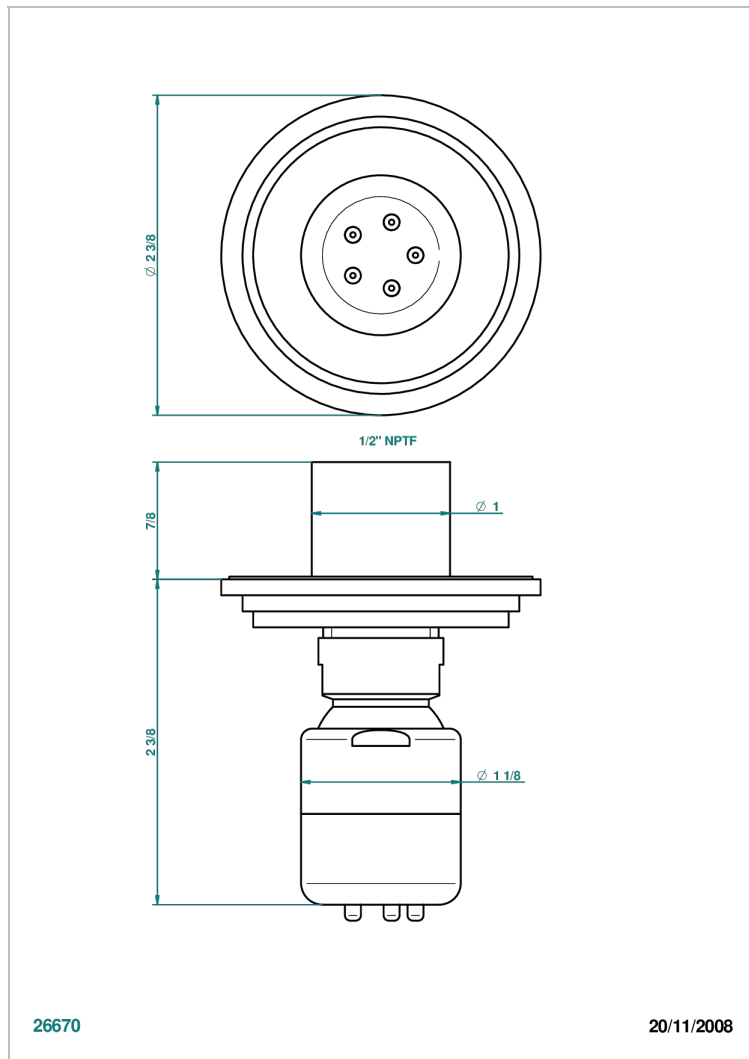

FAUBOURG BLACK PORCELAIN WITH LEVER HANDLES

G2M-290/BUS

Body spray 1/2" with Easyclean system

THG[®]
PARIS

26670

20/11/2008

CHARACTERISTIC

- Faubourg Black Porcelain with lever handles
- Body spray 1/2" with Easyclean system