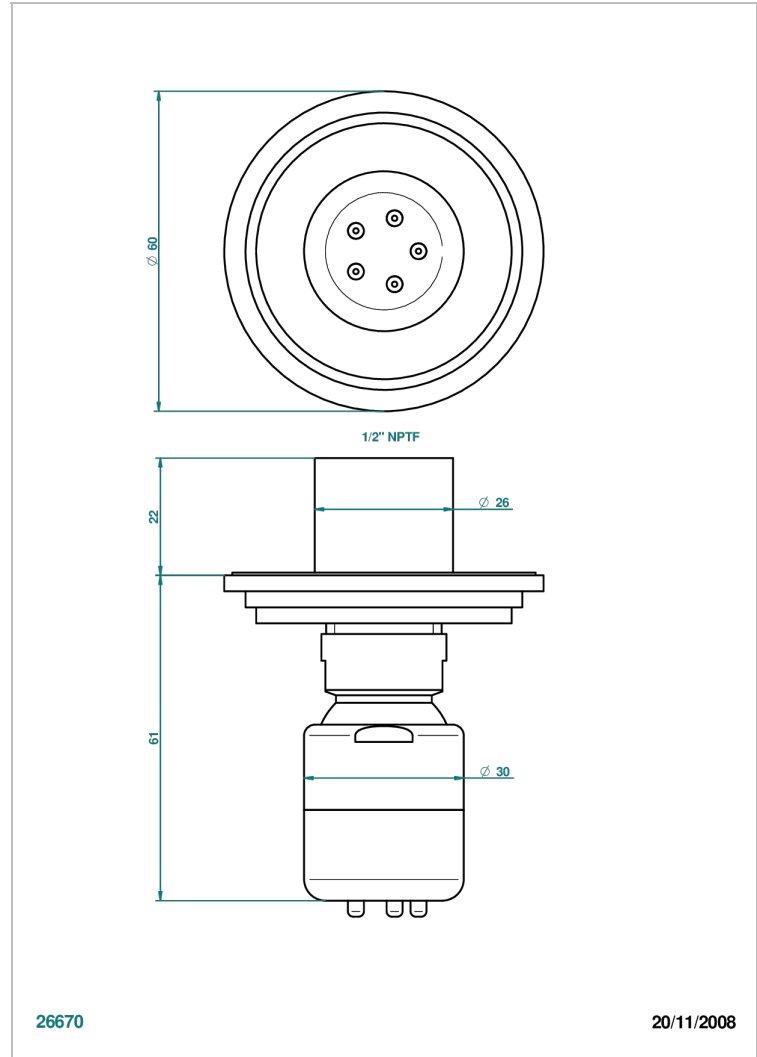

FAUBOURG BLACK PORCELAIN

G2L-290/BUS

Body spray 1/2" with Easyclean system

26670

20/11/2008

CHARACTERISTIC

- Faubourg Black Porcelain
- Body spray 1/2" with Easyclean system

AVAILABLE FINITIONS