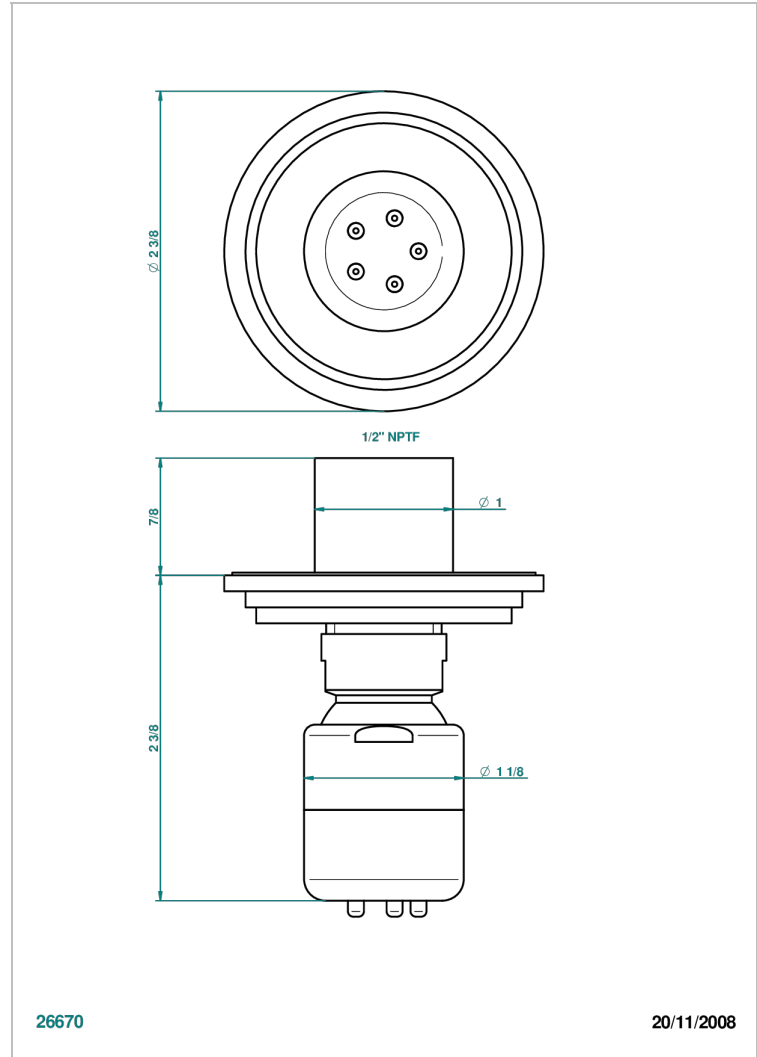

# FAUBOURG BLACK PORCELAIN

G2L-290/BUS

Body spray 1/2" with Easyclean system

## CHARACTERISTIC

- Faubourg Black Porcelain
- Body spray 1/2" with Easyclean system