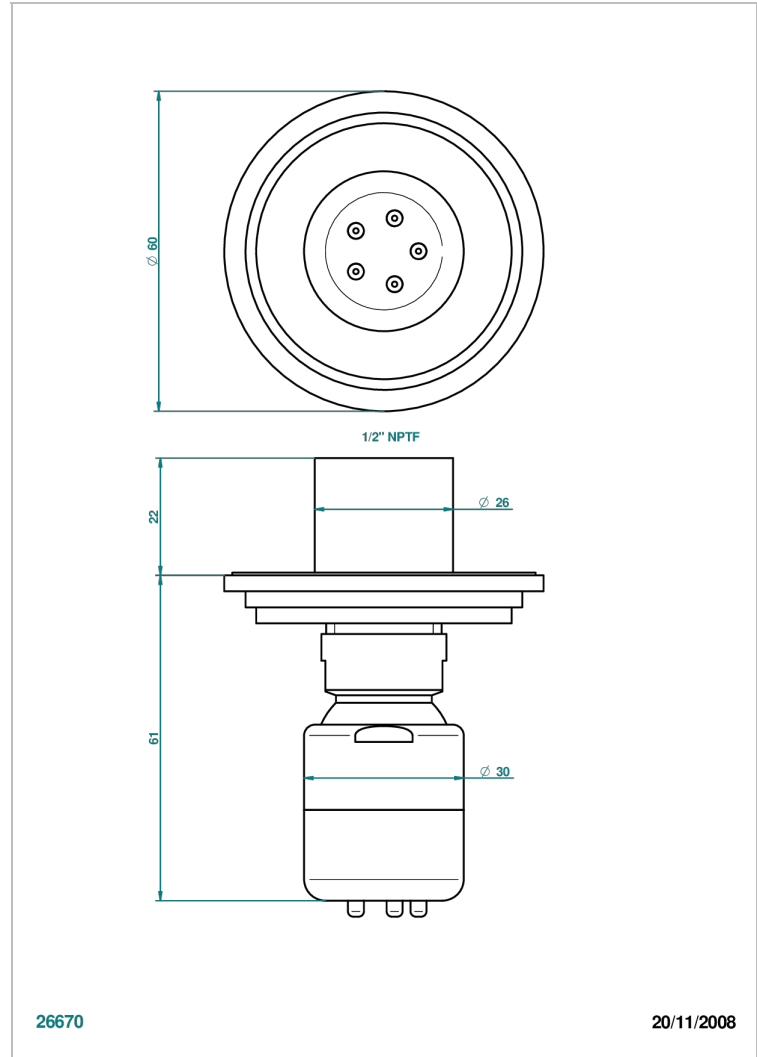

FAUBOURG WHITE PORCELAIN

G2K-290/BUS

Body spray 1/2" with Easyclean system

CHARACTERISTIC

- Faubourg White Porcelain
- Body spray 1/2" with Easyclean system

AVAILABLE FINITIONS

Black ceram - D30
Blush PVD - H62
Brass color PVD - H49
Brown bronze color PVD - F33
Chrome polished - A02
Chrome polished / gold polished - G02