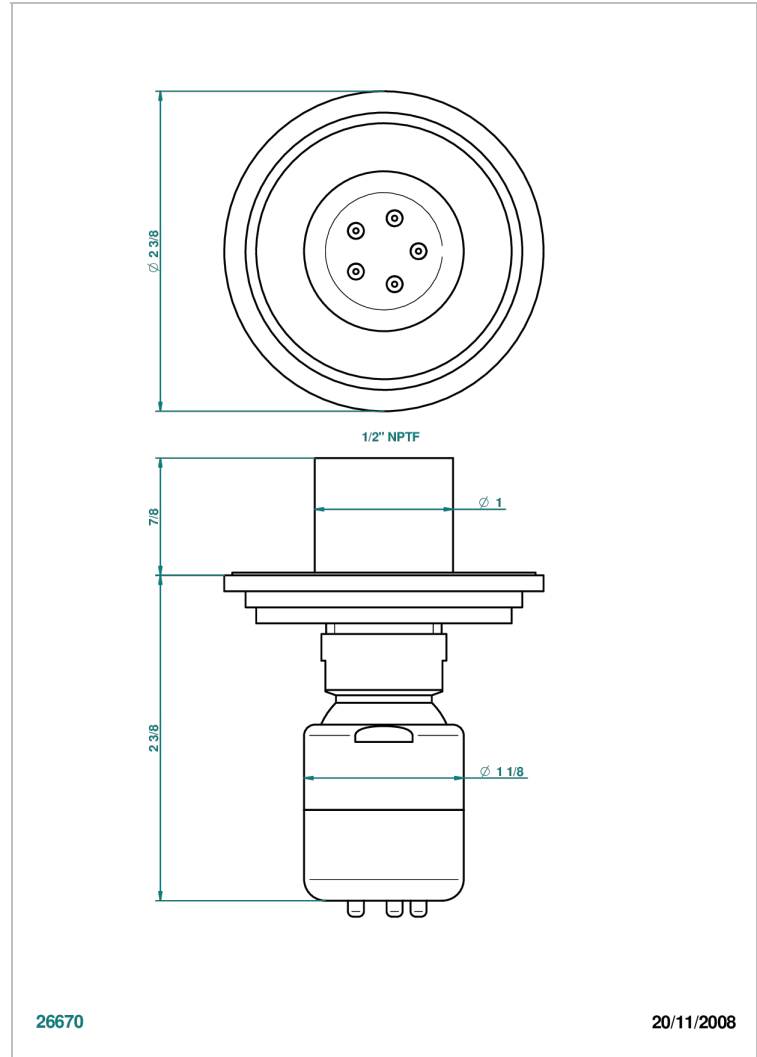

FAUBOURG WHITE PORCELAIN

G2K-290/BUS

Body spray 1/2" with Easyclean system

26670

20/11/2008

CHARACTERISTIC

- Faubourg White Porcelain
- Body spray 1/2" with Easyclean system

AVAILABLE FINITIONS