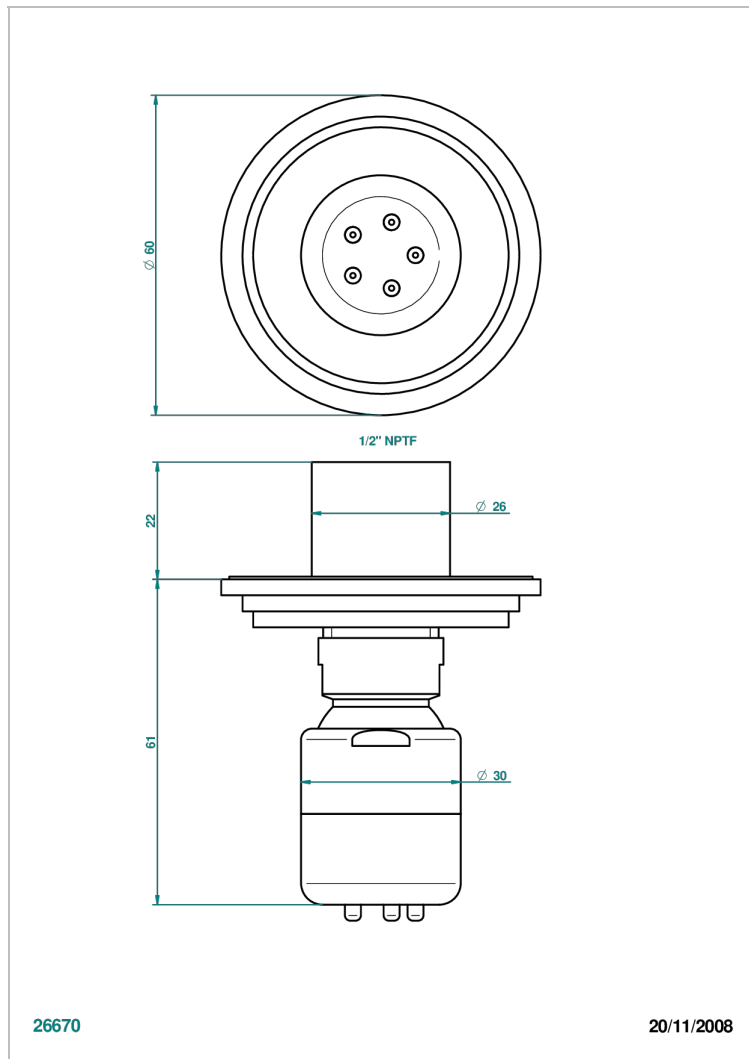

FAUBOURG WHITE PORCELAIN WITH LEVER HANDLES

G2J-290/BUS

Body spray 1/2" with Easyclean system

CHARACTERISTIC

- Faubourg White Porcelain with lever handles
- Body spray 1/2" with Easyclean system

AVAILABLE FINITIONS