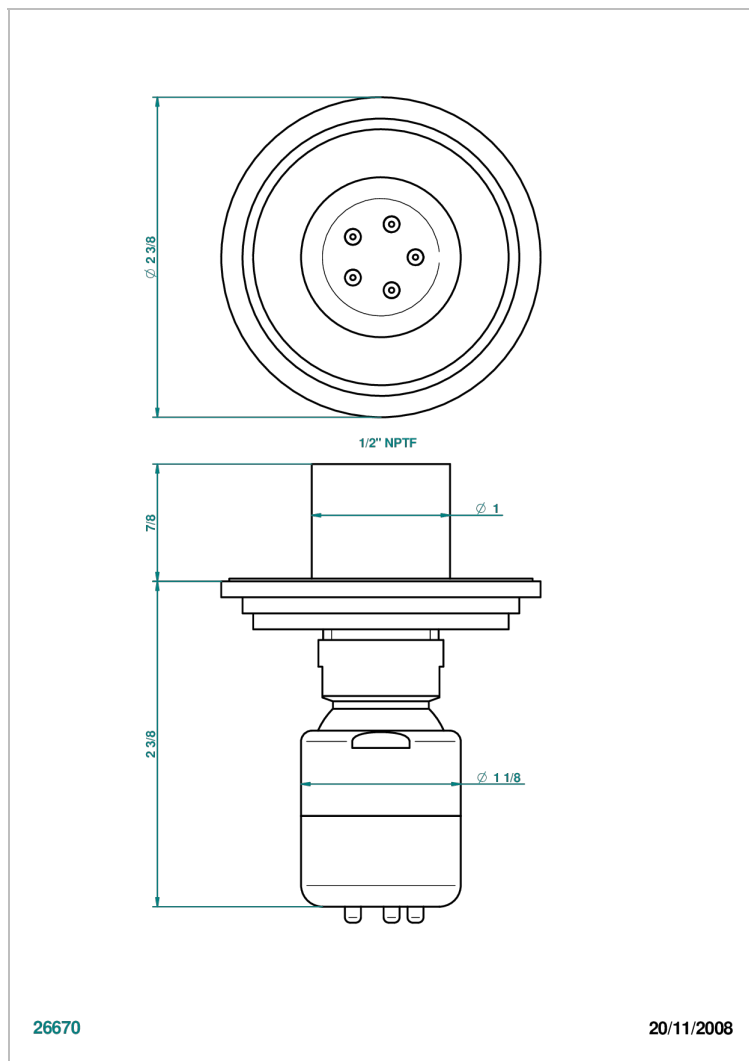

FAUBOURG WHITE PORCELAIN WITH LEVER HANDLES

G2J-290/BUS

Body spray 1/2" with Easyclean system

CHARACTERISTIC

- Faubourg White Porcelain with lever handles
- Body spray 1/2" with Easyclean system

AVAILABLE FINITIONS