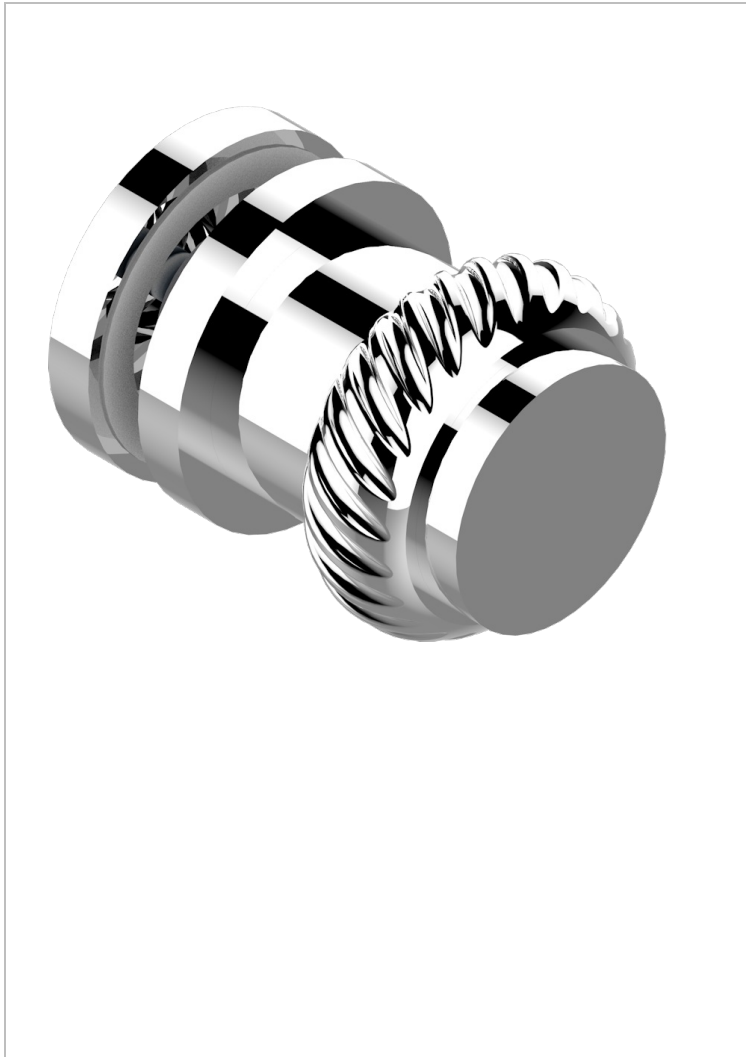

DIPLOMATE ROPED RINGS

U4C-639V

Large door knob

26651

24/03/2009

CHARACTERISTIC

- Diplomate Roped rings
- Large door knob

AVAILABLE FINITIONS

Antique nickel - H28
Black ceram - D30
Blush PVD - H62
Brass color PVD - H49
Brown bronze color PVD - F33
Gold color PVD - H52

Graphite PVD - H64
Lacquered light bronze - D01
Matt Umber PVD - H67
Matt blush PVD - H60
Matt brass color PVD - H50
Matt brown bronze color PVD - F34

Matt chrome - C02
Matt gold - F07
Matt gold color PVD - H53
Matt graphite PVD - H65
Matt nickel (color finish) - C01
Matt nickel color PVD - H56

Nickel color PVD - H55
Polished chrome (color finish) - A02
Polished chrome / Polished gold (color finish) - G02
Polished gold (color finish) - F01
Polished nickel - B01
Soft gold - F30

Soft matt gold - F31
Umber PVD - H66
Varnished matt antique red copper (color finish) - H07