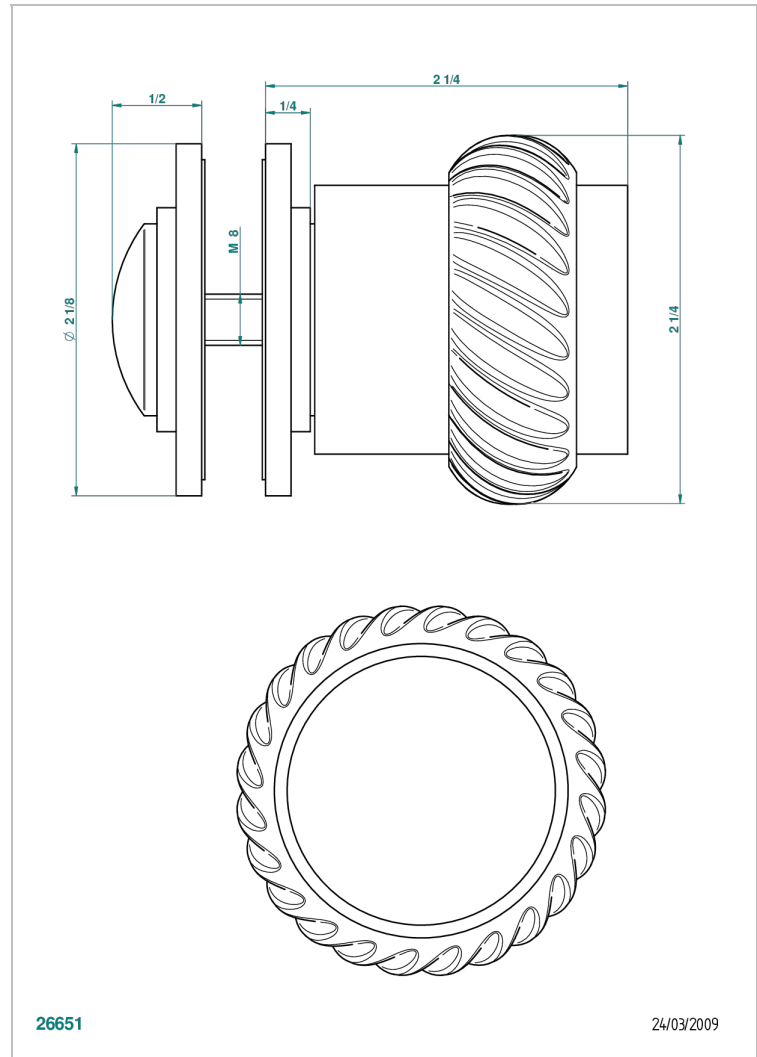

DIPLOMATE ROPED RINGS

U4C-639V

Large door knob

26651

24/03/2009

CHARACTERISTIC

- Diplomate Roped rings
- Large door knob

AVAILABLE FINITIONS

Antique nickel - H28
Black ceram - D30
Blush PVD - H62
Brass color PVD - H49
Brown bronze color PVD - F33
Gold color PVD - H52

Graphite PVD - H64
Lacquered light bronze - D01
Matt Umber PVD - H67
Matt blush PVD - H60
Matt brass color PVD - H50
Matt brown bronze color PVD - F34